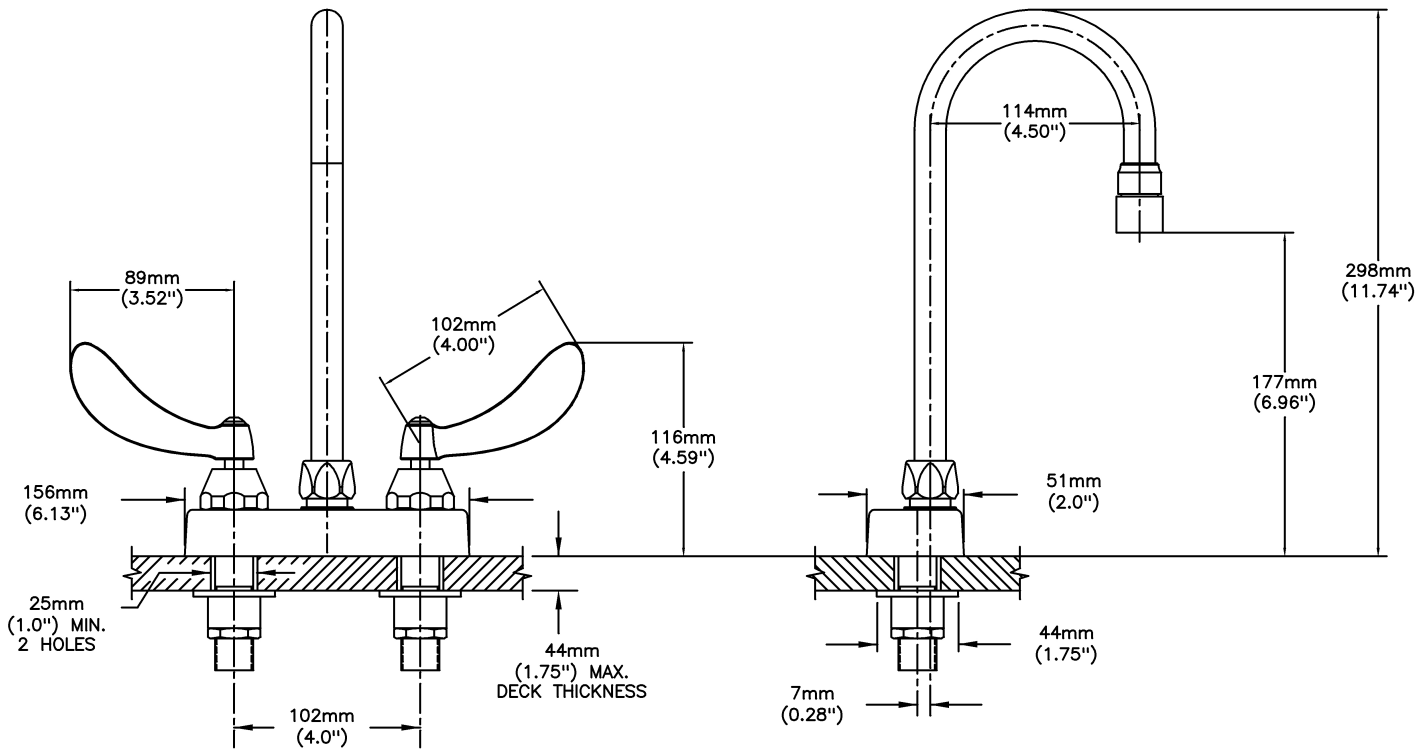

Lavatory Faucets

4" deck LESS pop-up - CER-TECK® ceramic structures

Model No: 27C4824

COMPLIES WITH:

- Verified compliant with 0.25% weighted average Pb content regulations
- CSA certified.
- Complies to ASME A112.18.1/CSA B125.1
- Outlet options 2 and 7 are EPA WaterSense listed
- (Contact Delta Representative for State and/or Local Approvals)

SPECIFICATION:

- HEAVY DUTY CAST BRASS sink faucet
- 102mm (4") centers, two handle
- Polished chrome plated finish
- CER-TECK® ceramic structures
- Metal hold-down package
- Spout#: 8 - Gooseneck spout-4.5" spout reach -Standard rigid/swivel field installation-Vandal resistant .090" wall thickness(R2)
- Outlet#: 2 - Vandal Resistant 1.5 GPM (5.7 L/Min) Laminar w/Agion® Antimicrobial
- Handle#: 4 - 102 mm (4") Blade Handles- ADA Compliant-Sanitary Hoods-Metal-Color indexed-Vandal resistant screws

OPERATION:

- Not Available

(Dimensional drawing on following page)

Delta reserves the right (1) to make changes to specifications and materials, and (2) to change or discontinue models, both without notice or obligation. Dimensions are for reference. Measurement may vary plus or minus 6mm(0.25"). Mounting locations are suggested only. Check with local codes for requirements in your area. This spec was produced July 23, 2018.

INLET FOR 3/8" OR 1/2" FLEXIBLE RISER
OR 1/2-14 NPSM COUPLING NUT (NOT SUPPLIED)

Delta reserves the right (1) to make changes to specifications and materials, and (2) to change or discontinue models, both without notice or obligation. Dimensions are for reference. Measurement may vary plus or minus 6mm(0.25"). Mounting locations are suggested only. Check with local codes for requirements in your area. This spec was produced July 23, 2018.