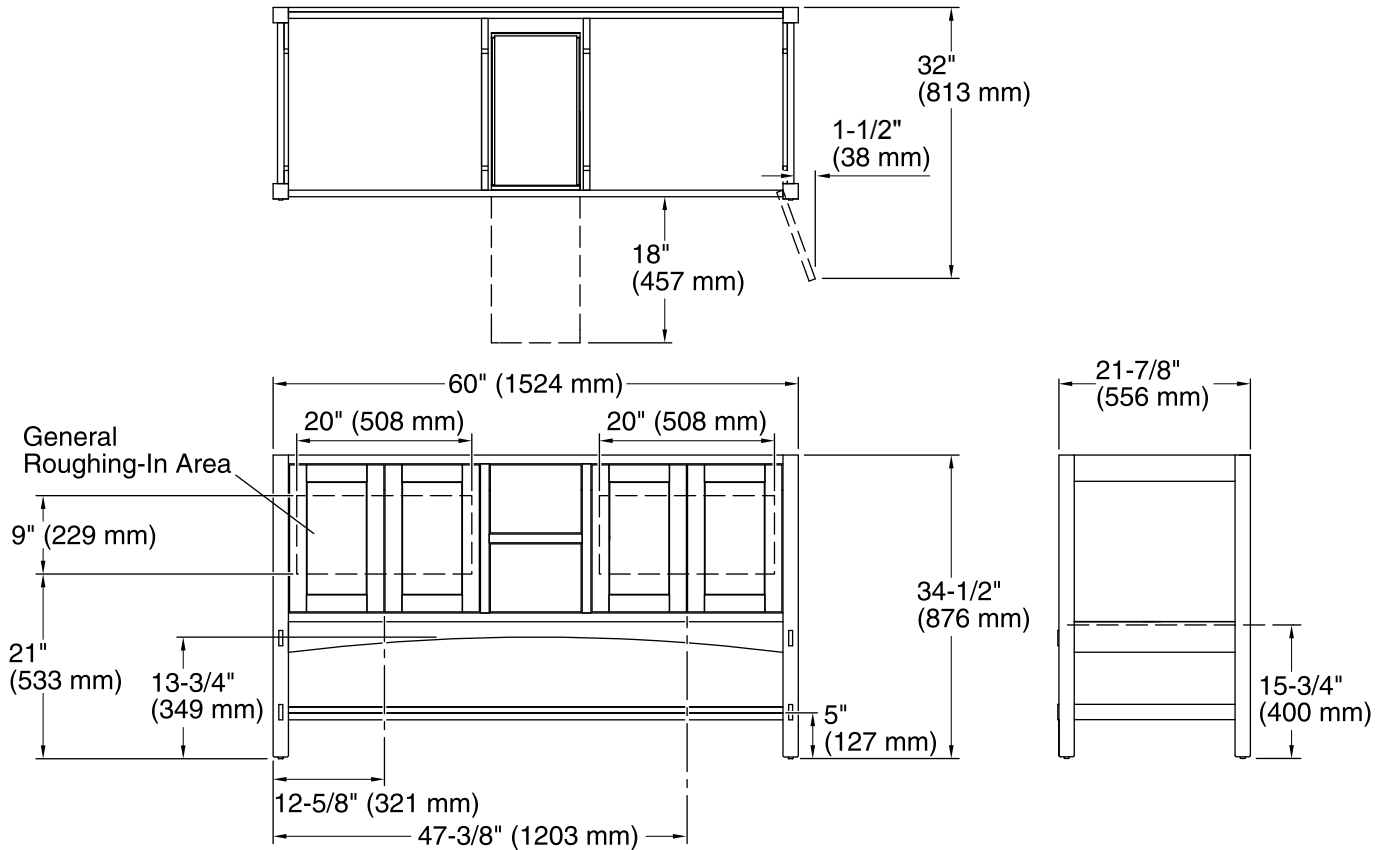

Technical Information

All product dimensions are nominal.

Vanity type: Standard

Notes

Install this product according to the installation guide.

Decorative cabinet hardware is not supplied. Refer to the KOHLER bath accessories line for recommended cabinet hardware to complement your vanity.

Select the type of fastener based upon the wall material. Two 250 lb (113.4 kg) minimum load bearing fasteners are recommended.