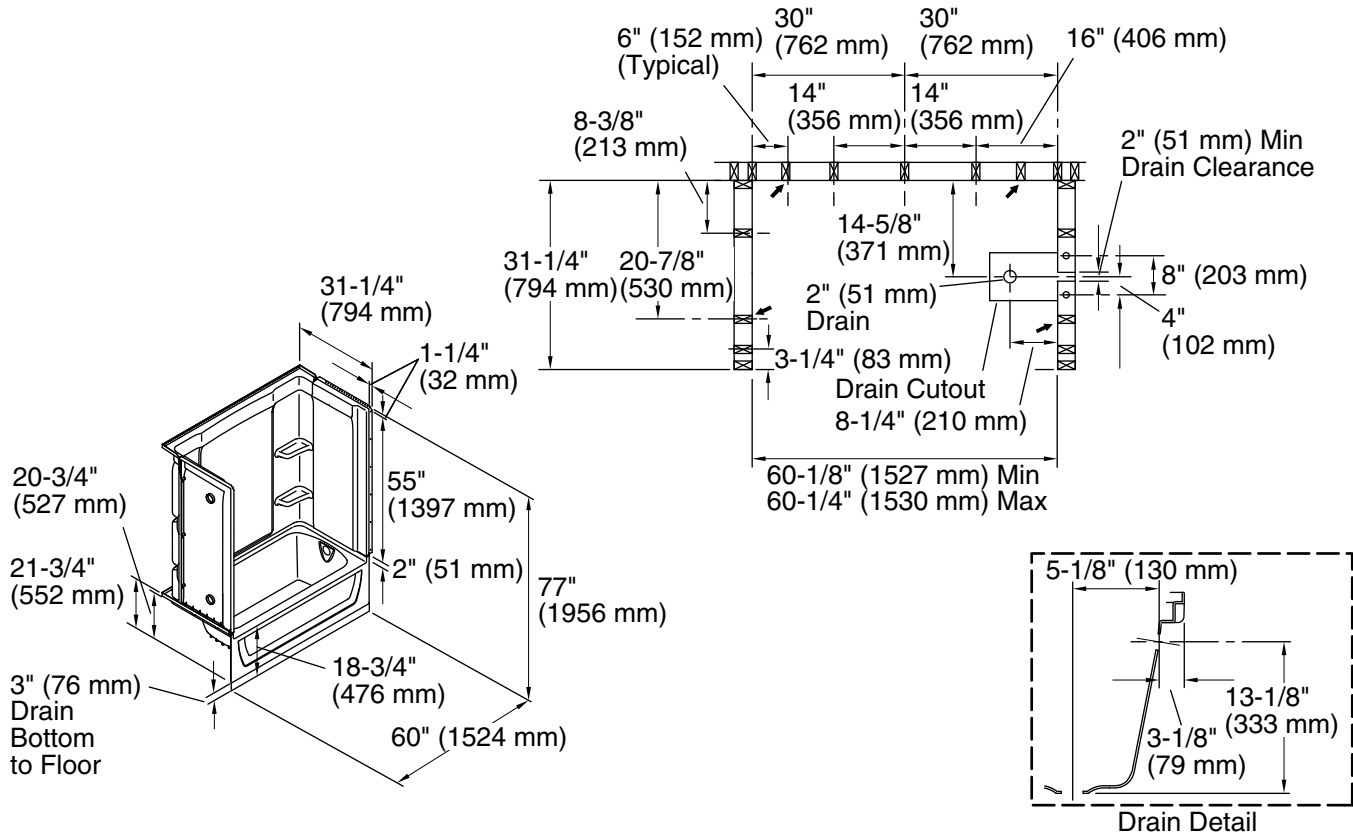

K-23733 Vikrell® cleaner

Included Components

Product consists of:

71374100 60" x 30" bath/shower wall set

71171122 30" x 30" AFD bath with integral apron

Codes/Standards

CSA B45.5/IAPMO Z124

ASTM E162

8-22-2020 13:22 - US

Technical Information

All product dimensions are nominal.

- Installation: Three-wall alcove
- Drain location: Right
- Basin area, bottom: 45" x 20" (1143 mm x 508 mm)
- Basin area, top: 53" x 23" (1346 mm x 584 mm)
- Water depth: 11-1/4" (286 mm)
- Water capacity: 44 gal (166.6 L)
- Minimum flat for door: 2-3/4" (70 mm)
- Maximum door height: 56-3/4" (1441 mm)
- Maximum door width: 57-11/16" (1465 mm)