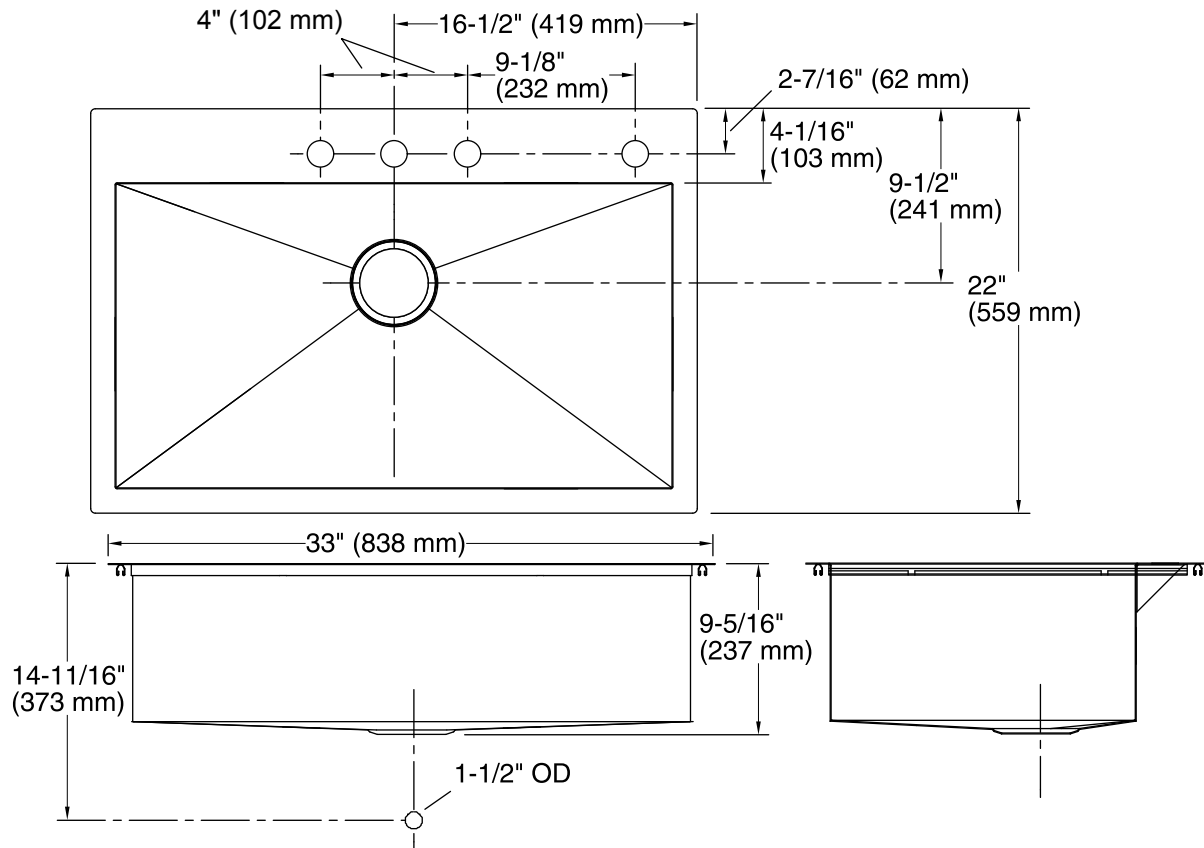

## Features

- 36-inch minimum base cabinet width.
- 18-gauge stainless steel.
- Top-mount or under-mount.
- Large single bowl.
- Three faucet holes with one accessory hole to the right.
- SilentShield® sound-absorption technology offers quieter performance.
- 33" ( 838 mm) x 22" (559 mm)
- Strainer not included.

## Components

Product includes:

K-6644 Sink Rack  
1130570 Hardware Kit, Self-Rimming

### Technical Information

All product dimensions are nominal.

Bowl configuration:	Single
Installation:	Top-mount, Under-mount
Bowl area (Only):	Length: 30-1/4" (768 mm) Width: 16-9/16" (421 mm) Water depth: 9" (229 mm)
Number of deck holes:	4
Faucet hole(s):	1-7/16" (37 mm)
Drain hole:	3-7/8" (98 mm)
Template:	1130821-7, required, included

### Notes

Install this product according to the installation instructions.

Allow 3/4" (19 mm) clearance beyond the back of the bowl for the wood cutting board (optional accessory).