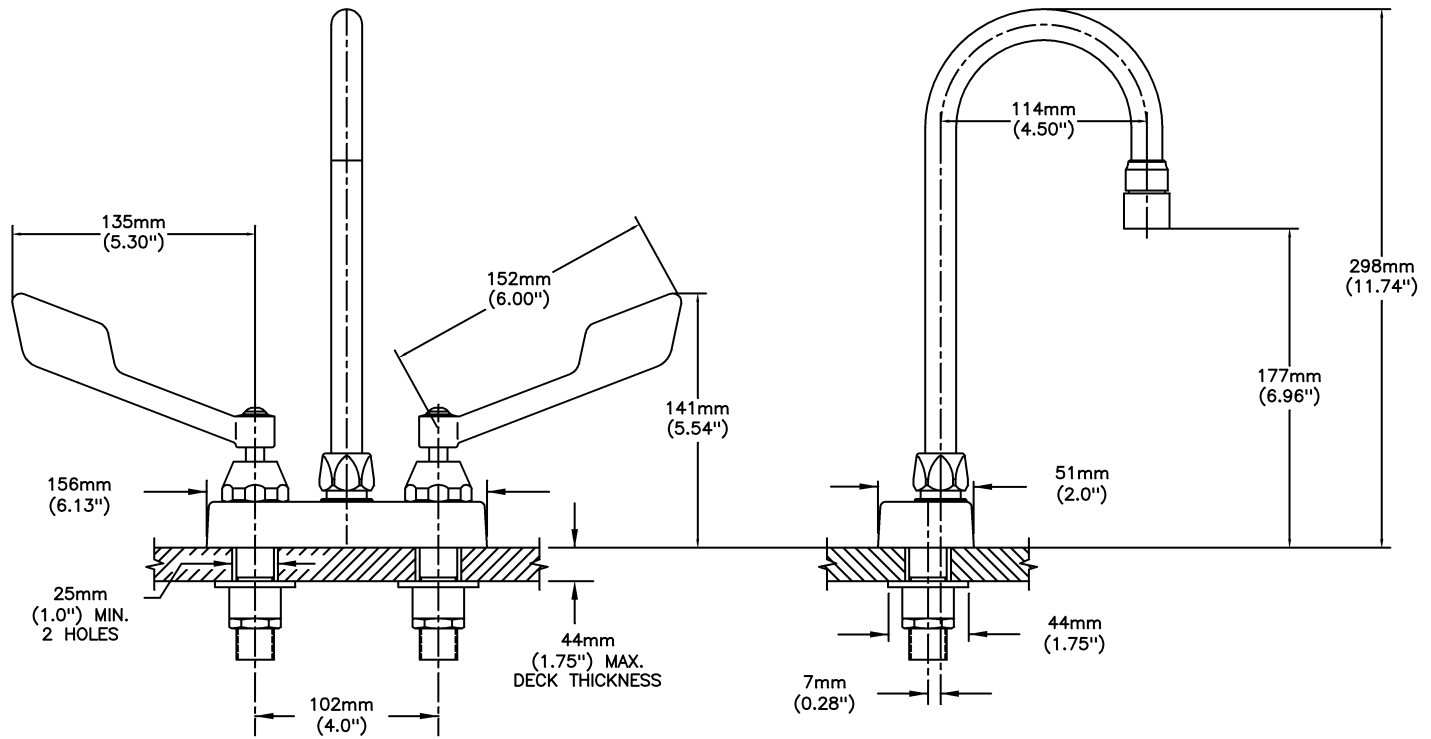

Lavatory Faucets

4" deck LESS pop-up - CER-TECK® ceramic structures

Model No: 27C4835

COMPLIES WITH:

- Verified compliant with 0.25% weighted average Pb content regulations
- CSA certified.
- Complies to ASME A112.18.1/CSA B125.1
- Outlet options 2 and 7 are EPA WaterSense listed
- (Contact Delta Representative for State and/or Local Approvals)

SPECIFICATION:

- HEAVY DUTY CAST BRASS sink faucet
- 102mm (4") centers, two handle
- Polished chrome plated finish
- CER-TECK® ceramic structures
- Metal hold-down package
- Spout#: 8 - Gooseneck spout-4.5" spout reach -Standard rigid/swivel field installation-Vandal resistant .090" wall thickness(R2)
- Outlet#: 3 - Vandal Resistant 1.5 gpm (5.7L/min) Flow Control Aerator
- Handle#: 5 - 152 mm (6") Wrist Blade Handles-ADA Compliant- Sanitary Hoods-Metal-Color indexed-Vandal resistant screws

OPERATION:

- Not Available

(Dimensional drawing on following page)

Delta reserves the right (1) to make changes to specifications and materials, and (2) to change or discontinue models, both without notice or obligation. Dimensions are for reference. Measurement may vary plus or minus 6mm(0.25"). Mounting locations are suggested only. Check with local codes for requirements in your area. This spec was produced July 23, 2018.

INLET FOR 3/8" OR 1/2" FLEXIBLE RISER
OR 1/2-14 NPSM COUPLING NUT (NOT SUPPLIED)

Delta reserves the right (1) to make changes to specifications and materials, and (2) to change or discontinue models, both without notice or obligation. Dimensions are for reference. Measurement may vary plus or minus 6mm(0.25"). Mounting locations are suggested only. Check with local codes for requirements in your area. This spec was produced July 23, 2018.