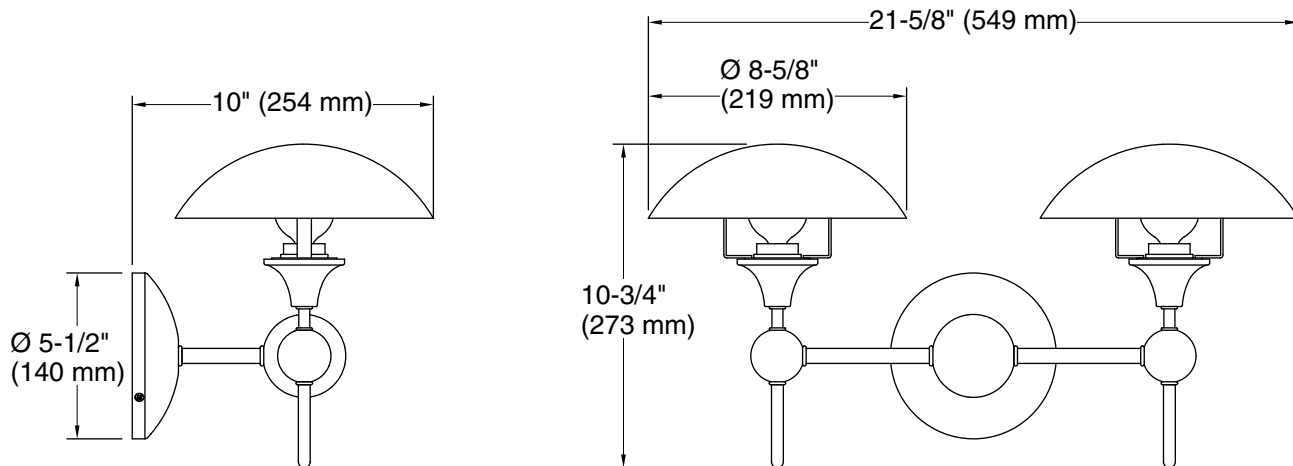

Features

- A combination of simple, elegant forms, and its pivoting shade reinterprets timeless Art Deco style for a modern setting.
- Dome-shaped metal shade that pivots so you can direct the lamp's illumination in almost any direction.
- This collection is at home in primarily modern interiors.
- A great piece for almost any space — especially over a double-vanity sink, guest bath, powder room, or hallway.
- Candelabra base (E12) socket, works best with clear or frosted candelabra type G bulbs (sold separately).
- Suitable for damp locations, per UL 1598.

Required Electrical Service

One dedicated circuit required.

Lights: 120 V, 12 A, 60 Hz

Technical Information

All product dimensions are nominal.

Material: Steel, Aluminum, Brass

Number of Lights: 2

Lighting Type: Socket-based

Socket Type: E-12 Candelabra

Number of Shades: 2

Shade Type: Metal

Electrical component Socket Rating: 60 Hz, 60 W
rating: