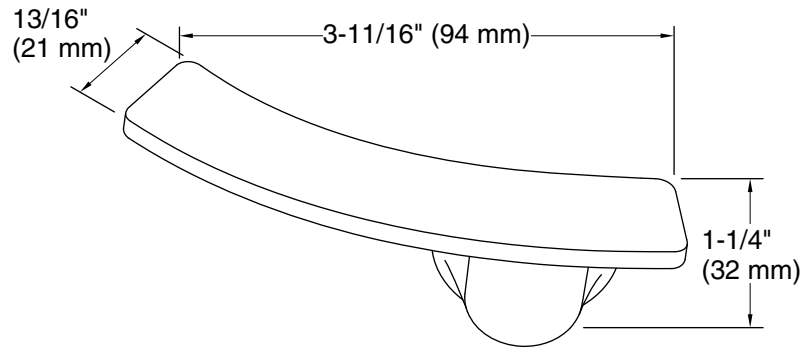

Technical Information

All product dimensions are nominal.

Installation Type: Fixture-mount

Material: Metal

Notes

ADA, OBC, CSA B651 compliant when installed to the specific requirements of these regulations.