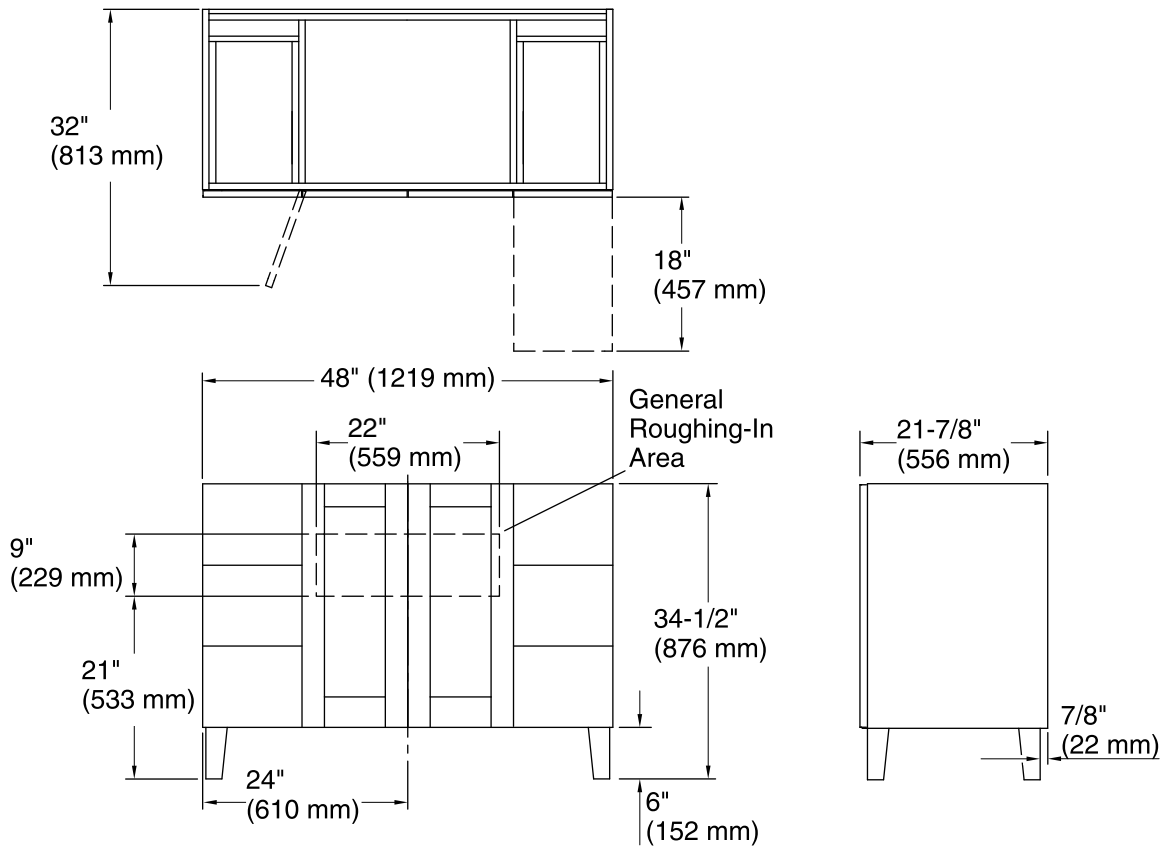

Technical Information

All product dimensions are nominal.

Vanity type: Standard

Notes

Install this product according to the installation guide.

Decorative cabinet hardware is not supplied. Refer to the KOHLER bath accessories line for recommended cabinet hardware to complement your vanity.

Select the type of fastener based upon the wall material. Two 250 lb (113.4 kg) minimum load bearing fasteners are recommended.