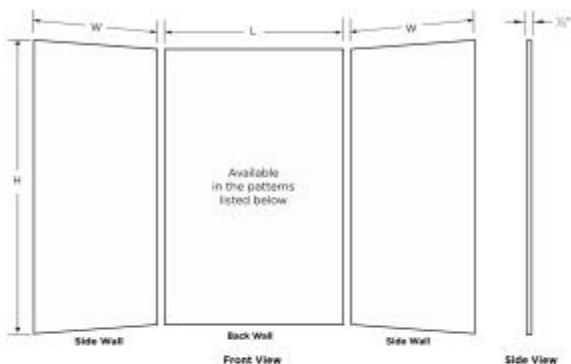

TSMK96-4262 42 x 62 x 96 Swanstone® Traditional Subway Tile Glue

Model number:

TSMK964262.218

Dimensions: 62" x 42" x 96"

Installation: Glue up

Material: Swanstone®

BUILDER SPECIFICATION DRAWING

3 Piece Wall Kit