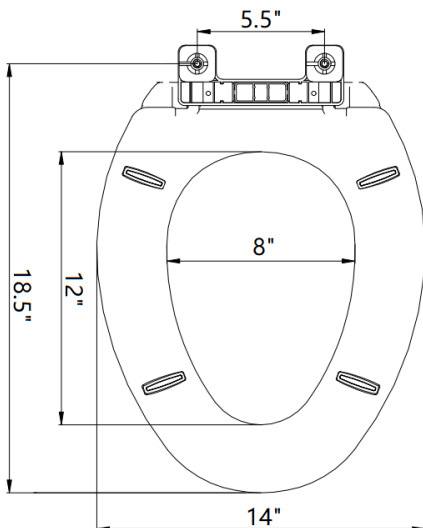

## Product Features

- Deluxe Elongated Front Plastic Toilet Seat
- Closed Front with Cover
- Molded in Bumpers
- Slow Close & Easy Clean Hinges
- Polypropylene

4PROEPSCTSWHI

4PROEPSCTSBIS

## Model Number

4PROEPSCTSWHI Deluxe Elongated Closed Front Seat with Cover, White

4PROEPSCTSBIS Deluxe Elongated Closed Front Seat with Cover, Biscuit

## Dimensions

Job Name			
Date		Quantity	
Model Specified		Customer	
Architect/engineer		Contractor	