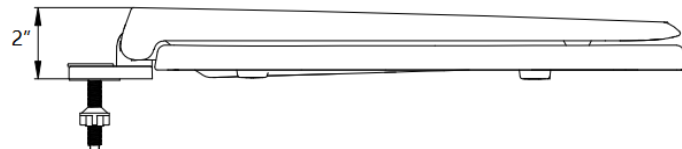

Dimensions

Job Name			
Date		Quantity	
Model Specified		Customer	
Architect/engineer		Contractor