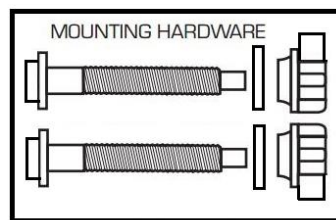

Dimensions

Job Name			
Date		Quantity	
Model Specified		Customer	
Architect/engineer		Contractor