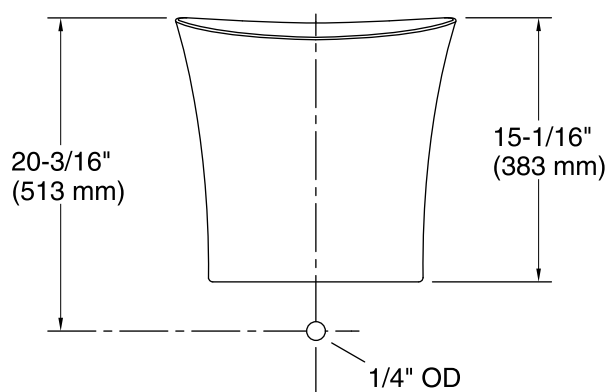

## Technical Information

All product dimensions are nominal.

Installation: Vessel, Pedestal

Drain hole:  $1\text{-}3/4''$  (44 mm)