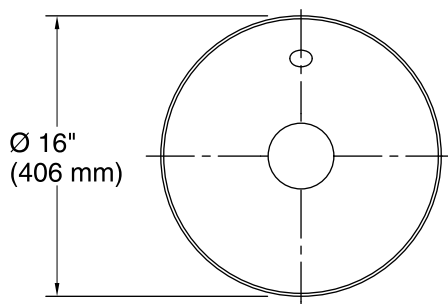

## Technical Information

All product dimensions are nominal.

Installation: Vessel, Pedestal

Drain hole:  $1\text{-}3/4''$  (44 mm)