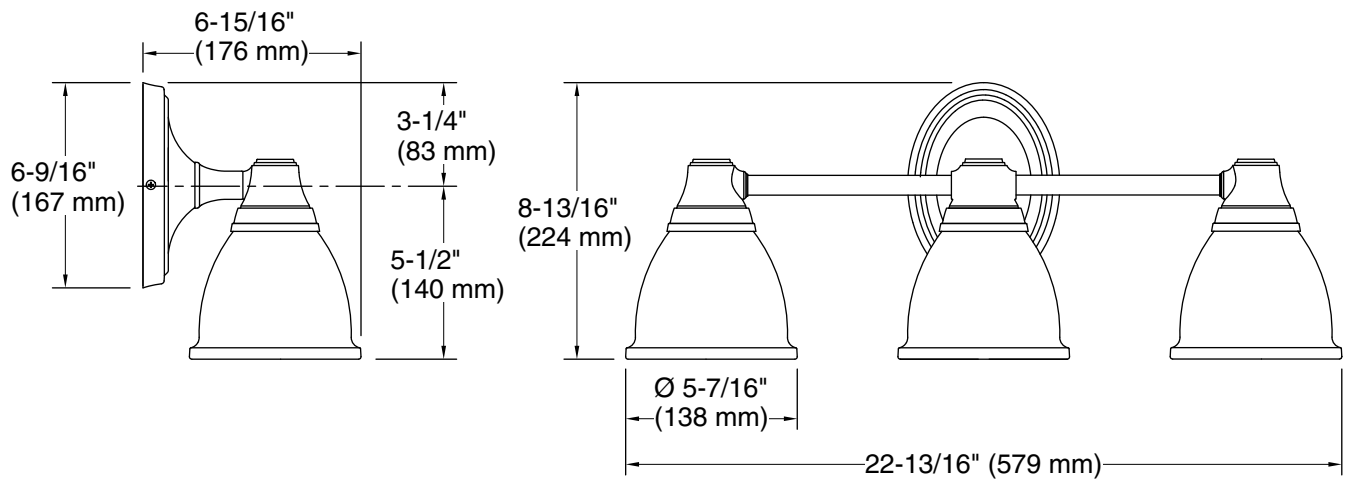

Required Electrical Service

2.5 A

Technical Information

All product dimensions are nominal.

Material: Metal, Glass
Number of Lights: 3
Number of Shades: 3
Shade Type: Frosted Glass
Hanging Type: Non-hanging

Notes

Install this product according to the installation guide.