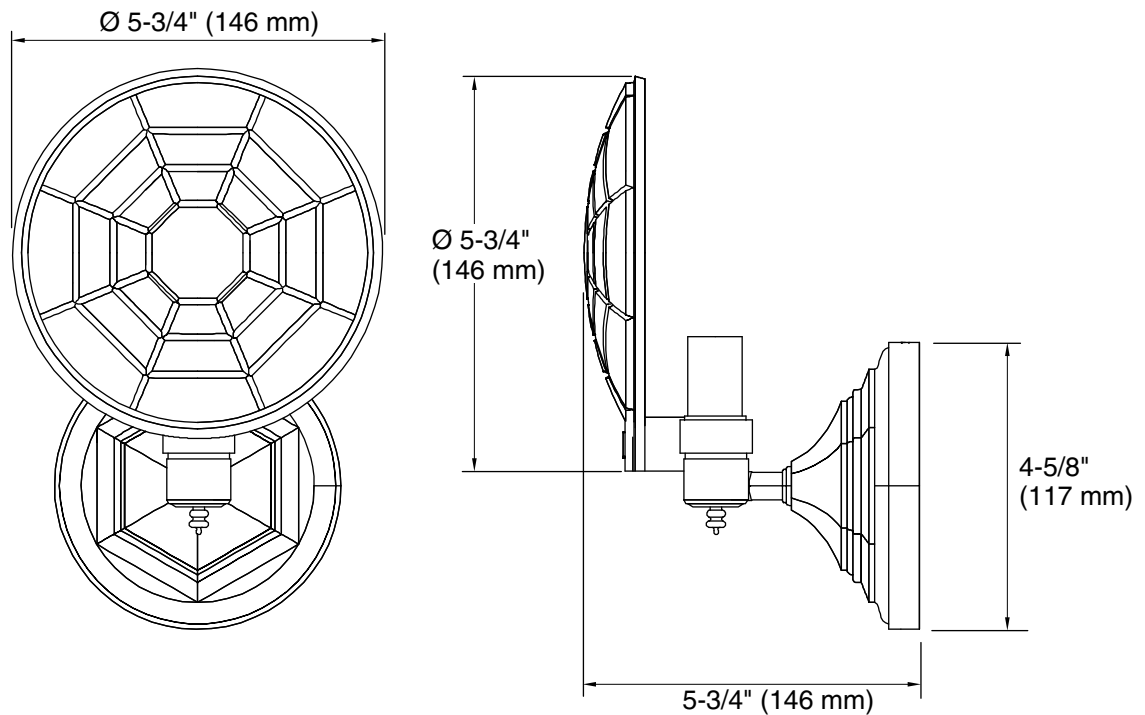

## FEATURES

- Solid brass construction for durability and reliability
- Concealed mounting creates a finished look
- 25-watt maximum
- Complements the For Town collection

## ELECTRICAL NOTES

Use 3-1/2" (89 mm) or 4" (102 mm) eight-sided electrical box for installation.

Uses candleabra light bulb (25-watt maximum)