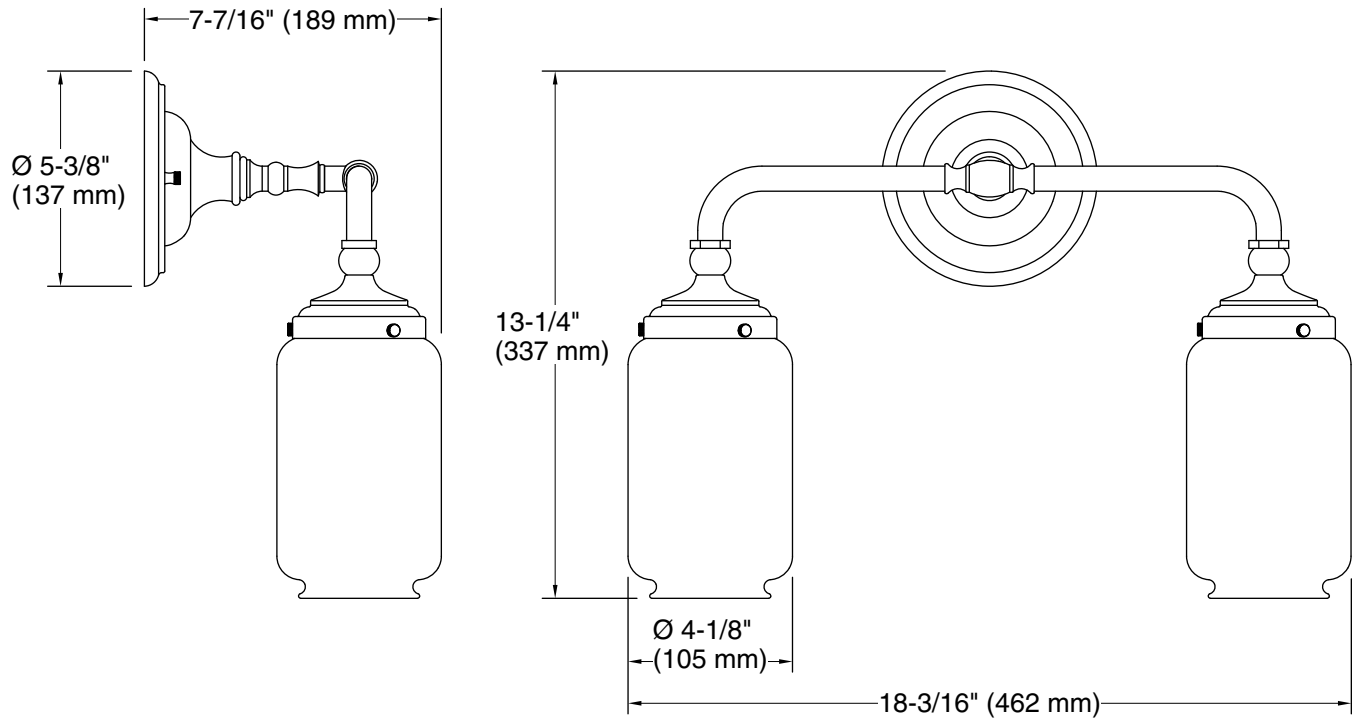

Features

- Clear glass shades with inner frosted glass diffusers for reduced glare.
- Requires bulb with medium (E26) base; T10 bulb recommended (sold separately).
- Coordinates with faucets and accessories in the Artifacts collection.
- Suitable for damp locations, per UL 1598.

Technical Information

All product dimensions are nominal.

Installation Type: Wall-mount
Material: Brass, Glass, Zinc
Number of Lights: 1
Lighting Type: Socket-based
Socket Type: E-26 Medium

Notes

Install this product according to the installation instructions.