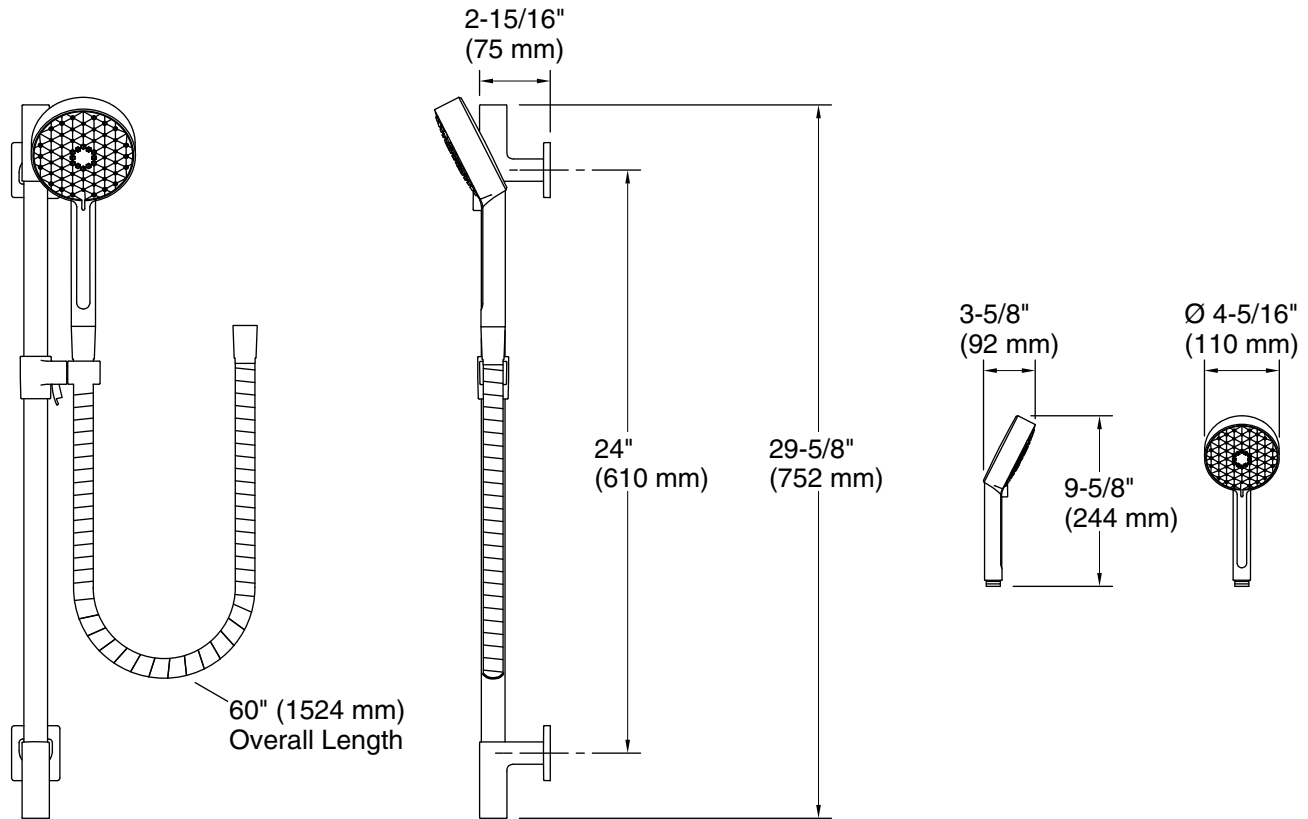

### Features

- Handshower features contemporary design.
- Three spray functions and ADA-compliant nonpositive shutoff.
- Thumb tab allows for a smooth transition between sprays.
- 24" (609.6 mm) slidebar features adjustable mounting brackets for installation flexibility.
- Includes 60" (1524 mm) smooth hose.

### Included Components

Additional Components:

60-inch smooth hose

### Technical Information

All product dimensions are nominal.