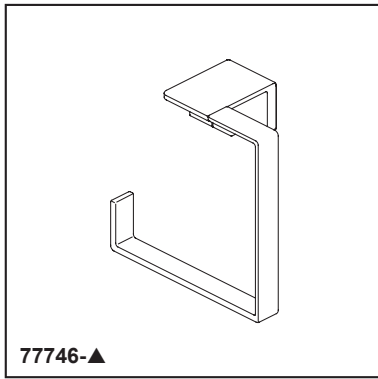

see what Delta can do^{SM}

ACCESSORIES

- Vero® Bath Collection
- Towel Ring

STANDARD SPECIFICATIONS:

- Wood blocking is preferable behind all wall surfaces. If wood blocking is not available, the following fasteners are suggested: Tile/Masonry-Plastic or lead Anchors Plaster/drywall-Toggle bolts.
- Mounting hardware included with product

WARRANTY

- Parts and Finish – Lifetime limited warranty; or for commercial purchasers, 10 years for multi-family residential (apartments and condominiums) and 5 years for all other commercial uses, in each case from the date the product is received by the original purchaser or their authorized representative (installation contractor, etc.)
- Please go to www.deltafaucet.com for the complete details of our limited warranty.

77746-▲