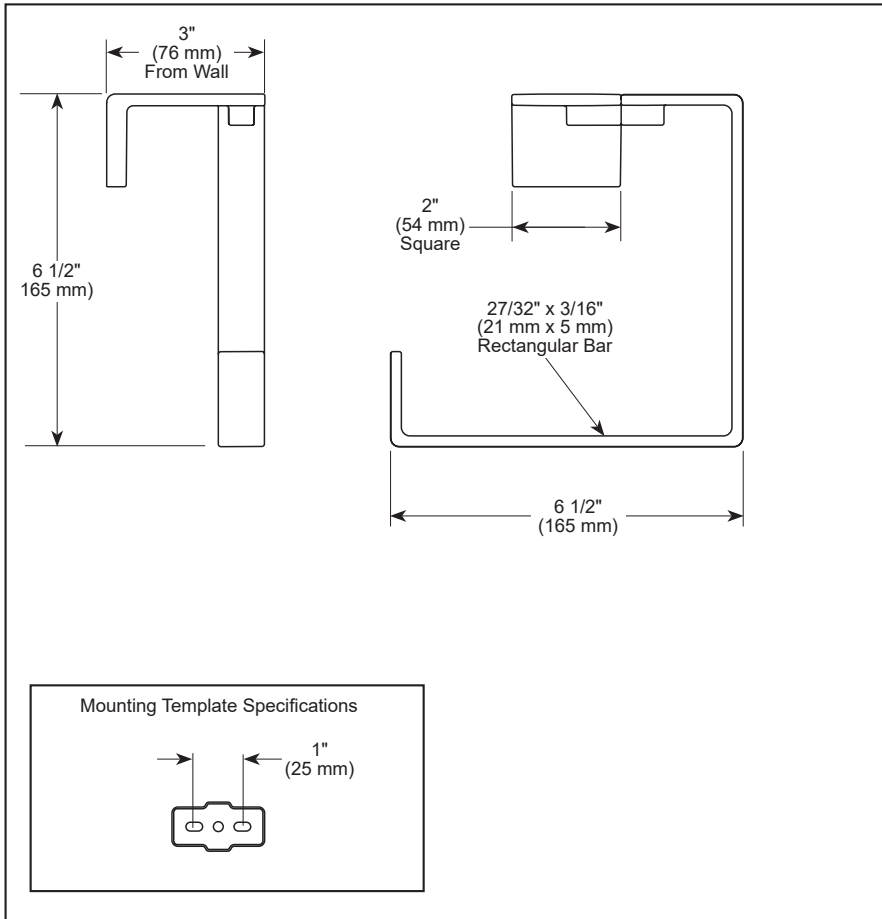

▲ Designate Proper Finish Suffix

Delta Faucet Company reserves the right (1) to make changes in specifications and materials, and (2) to change or discontinue models, both without notice or obligation. Dimensions are for reference only. See current full-line price book or www.deltafaucet.com for finish options and product availability.

Delta Faucet Company
55 E. 111th Street, Carmel, IN 46280
350 South Edgeware Road, St. Thomas, ON N5P 4L1
© 2025 Delta Faucet Company