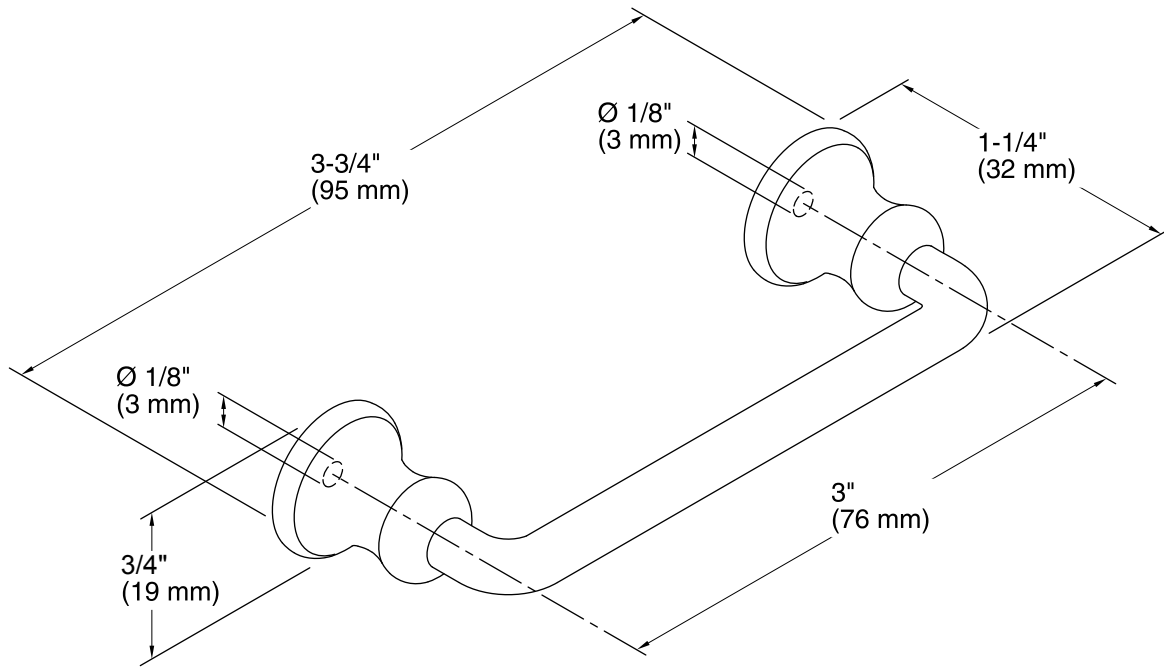

Features

- Premium metal construction for durability.
- Available in Chrome, Brushed, and Black finishes.
- Designed to complement the traditional style of Damask™ vanities.

Codes/Standards

None Applicable

Technical Information

All product dimensions are nominal.