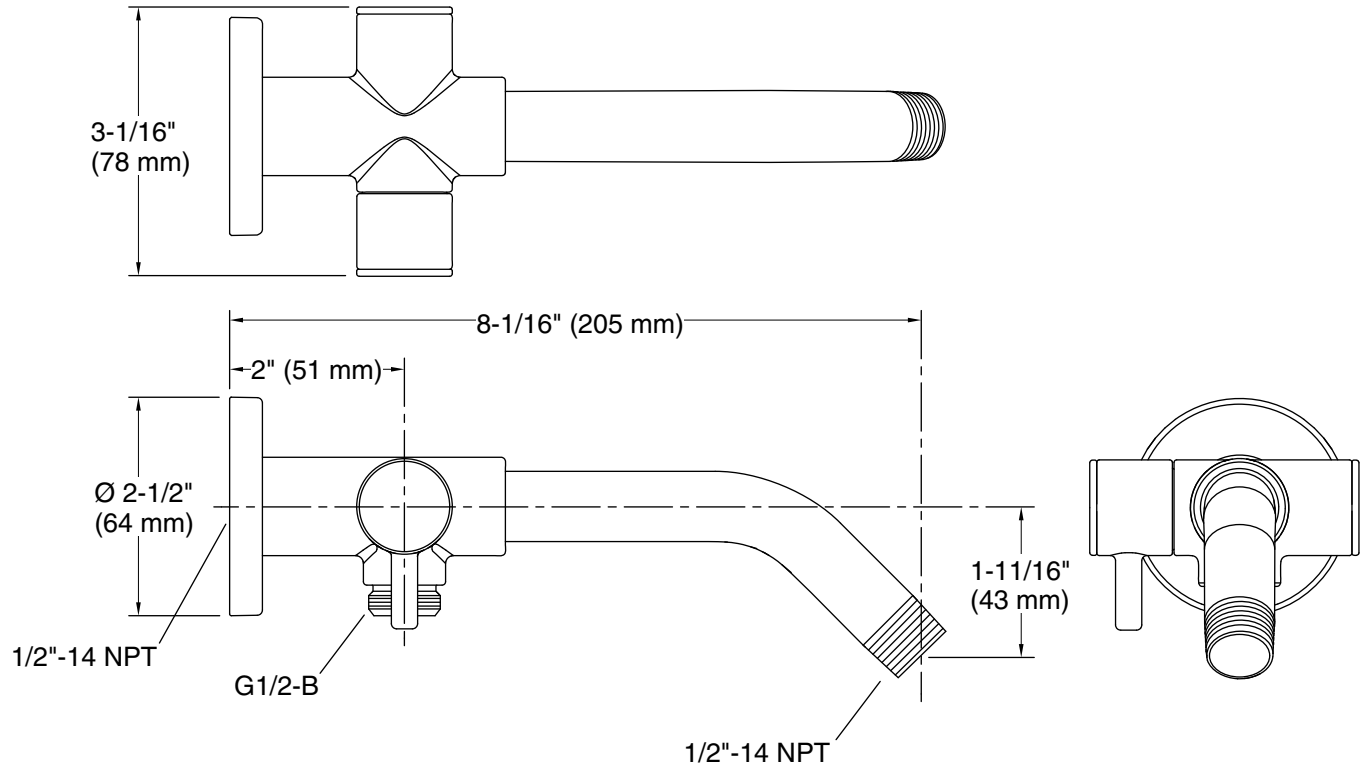

### Installation

- Bath- or deck-mount

**Technical Information**

All product dimensions are nominal.  
 Drain included: No

**Notes**

Install this product according to the installation guide.