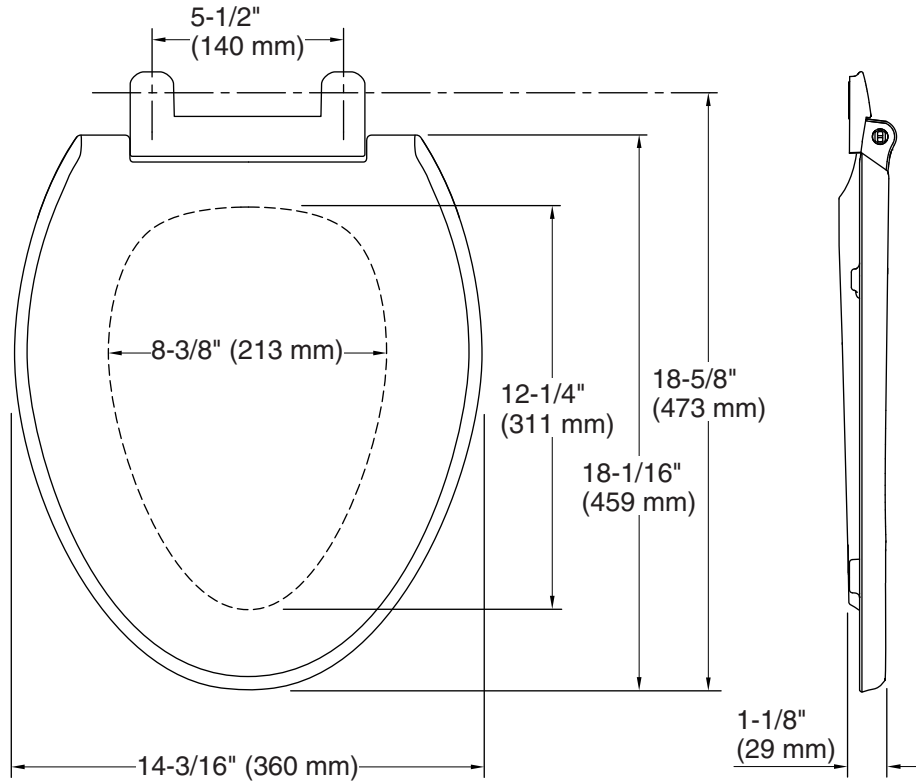

Available Colors/Finishes

Color tiles intended for reference only.

Color	Code	Description
	0	White
	96	Biscuit

Cachet® Nightlight Quiet-Close™
Elongated Toilet Seat
K-4888

Technical Information

All product dimensions are nominal.

- Seat shape type: Elongated
- Seat front type: Closed-front
- Seat-mounting holes: 5-1/2" (140 mm)

Notes

- Install this product according to the installation guide.
- Requires four AA batteries, not included.