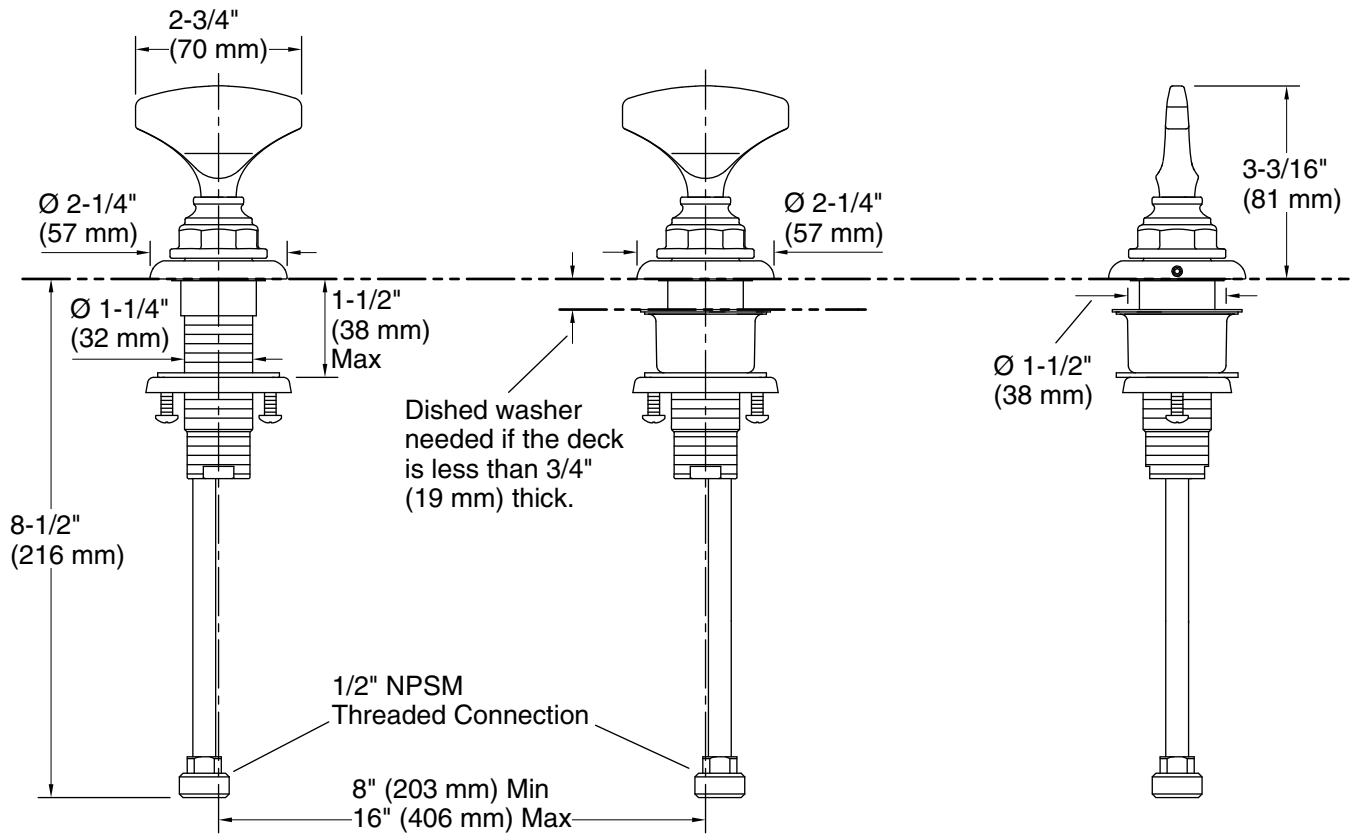

Technical Information

All product dimensions are nominal.

Notes

Install this product according to the installation instructions.

ADA compliant when installed to the specific requirements of these regulations.