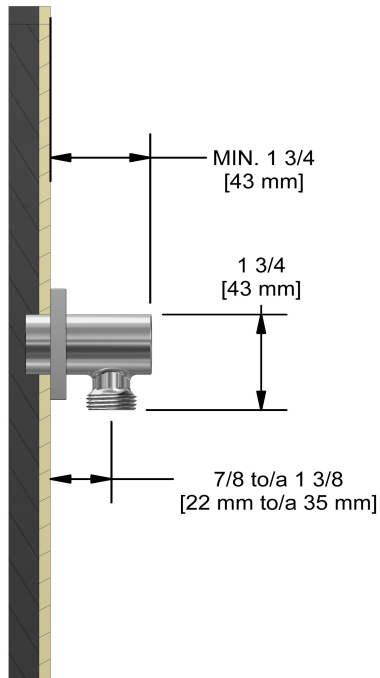

Elbow supply
720

Specifications

Descriptions

- 1/2" outlet male
- 1/2" inlet female NPT
- Adjustable depth

Available colors

- C : Chrome
- BN : Brushed Nickel (PVD)

Sizes, models and finishes may differ from thoses presented.