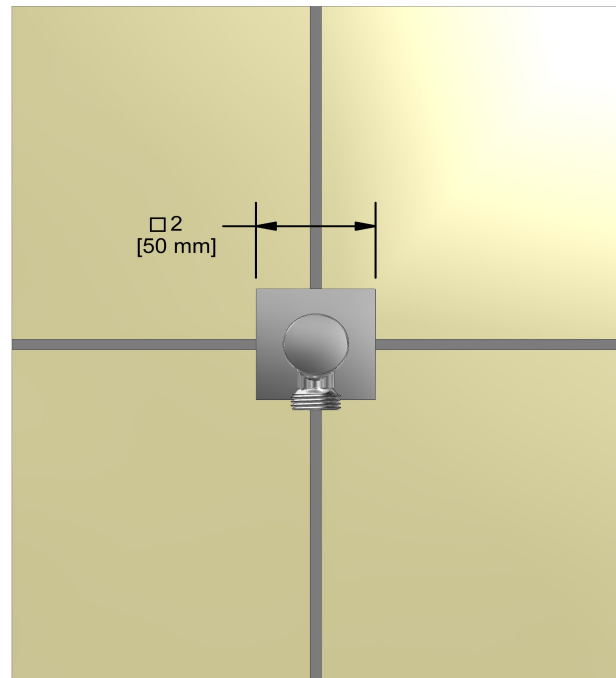

Elbow supply
720

Specifications

Descriptions

- 1/2" outlet male
- 1/2" inlet female NPT
- Adjustable depth

Available colors

- C : Chrome
- BN : Brushed Nickel (PVD)

Sizes, models and finishes may differ from thoses presented.