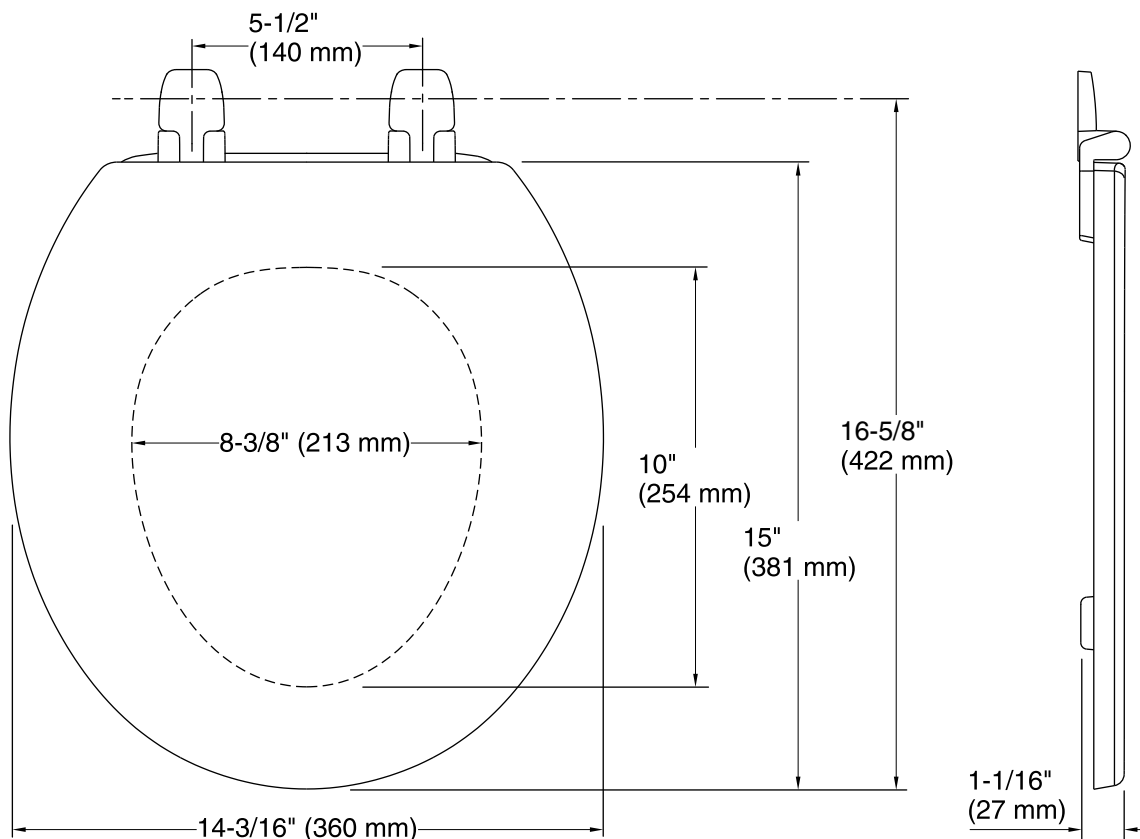

### Technical Information

All product dimensions are nominal.

Seat shape type: Round-front

Seat front type: Closed-front

Seat-mounting holes: 5-1/2" (140 mm)