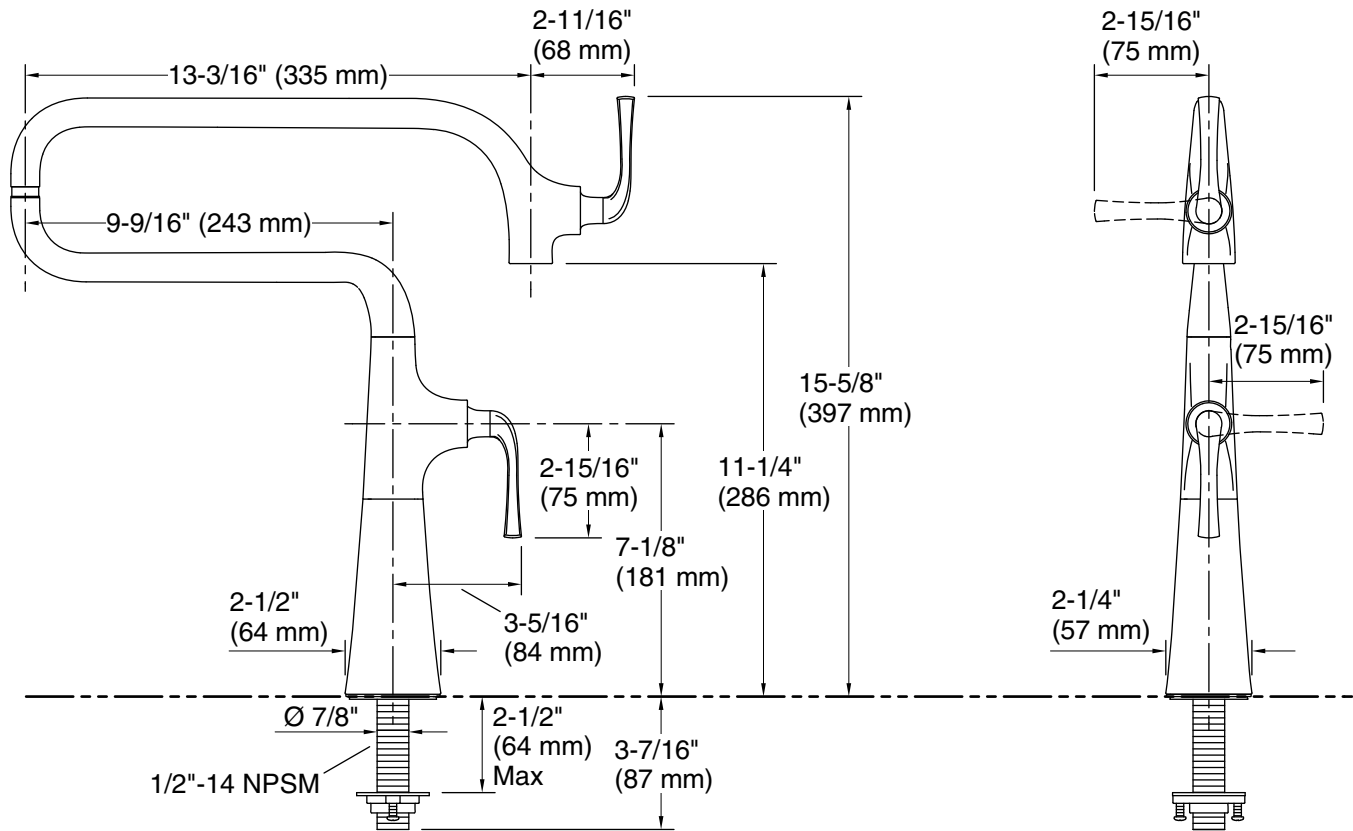

Features

- Articulating spout with 360° rotation offers superior clearance for filling pots on cooktops and ranges.
- 22-3/4 (578 mm) swing spout reach.
- 3.2 gpm (12.1 l/min) flow rate at 60 psi (4.14 bar).
- Single lever handle with main lever shutoff.
- KOHLER ceramic disc valves exceed industry longevity standards for a lifetime of durable performance.

Technical Information

All product dimensions are nominal.

Faucet:

Flow rate: 3.2 gal/min (12.1 l/min)

Pressure: 60 psi (4.1 bar)

Drain included: No

Spout:

Spout reach: 22-3/4" (578 mm)

Notes

Install this product according to the installation instructions.

Supply hose not included. Requires a flexible supply hose with a 3/8" compression nut and 1/2-14 NPSM nut.