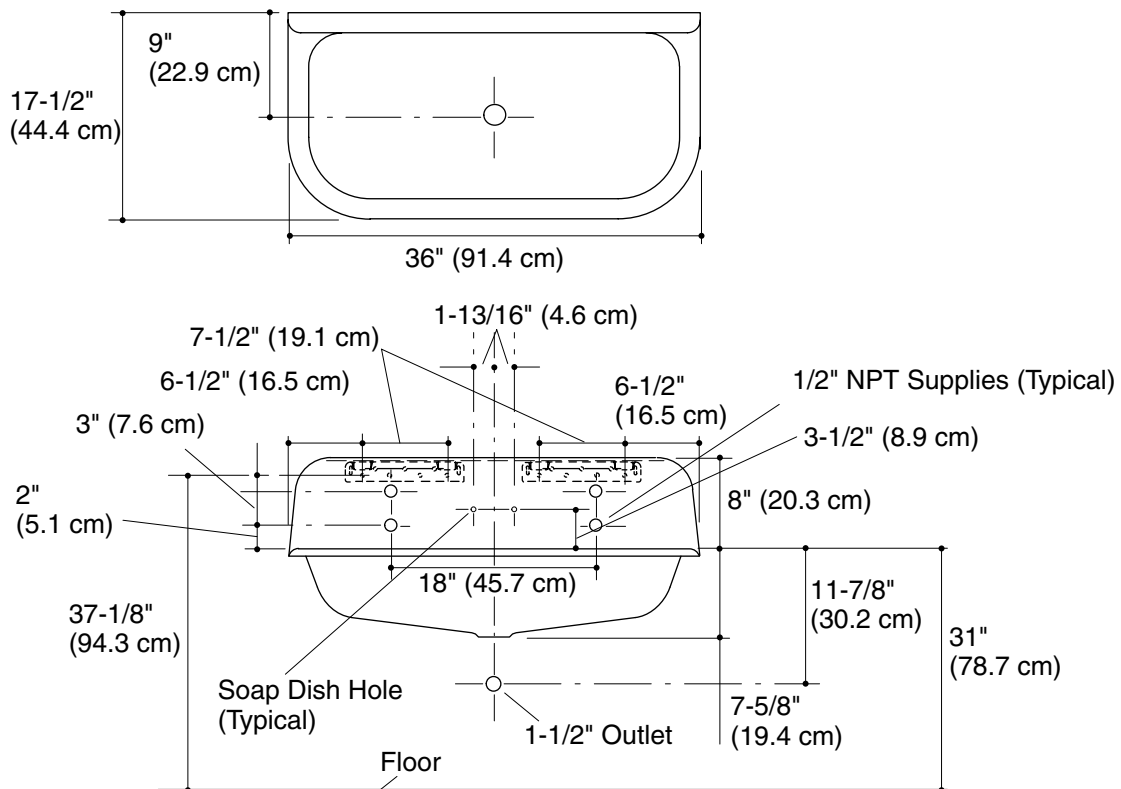

BROCKWAY™

Technical Information

Fixture*:	
Basin area	32" (81.3 cm) x 14" (35.6 cm)
Water depth	7" (17.8 cm)
Drain hole	2-1/8" (5.4 cm) D.
Faucet holes (for 2 faucets)	1-1/2" (3.8 cm) D.
Soap dish holes (for 1 soap dish)	5/16" (0.8 cm) D.
* Approximate measurements for comparison only.	
Included components:	
Hangers	64508

Installation Notes

Install this product according to the installation guide.

Product Diagram