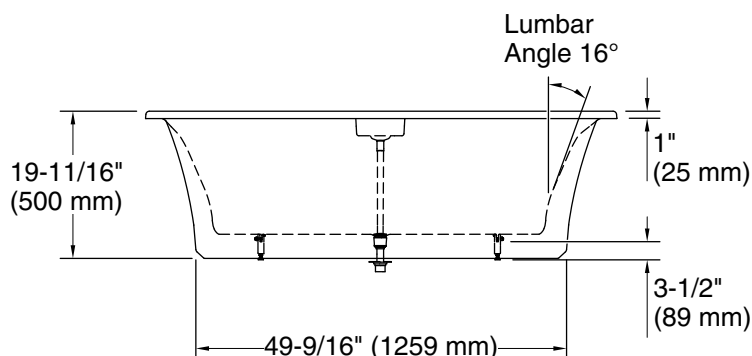

Features

- Freestanding design creates a striking focal point in your bathing area
- Oval basin creates a spacious bathing experience
- Integral lumbar support on both ends
- Slotted overflow allows for deep soaking
- 12-1/16" (306 mm) deep-soaking depth provides a luxurious bathing experience
- Safeguard® slip-resistant surface provides excellent traction underfoot
- Center drain
- Drain and integral overflow preinstalled to reduce installation time
- Color-matched pedestal base creates a sleek appearance
- Requires K-36361 Volute bath drain trim (sold separately)
- Low step-over height allows easy entry and exit

Color	Code	Description
-------	------	-------------

	0	White
---	---	-------

Technical Information

All product dimensions are nominal.

Drain location:	Center
Basin area, bottom:	50-1/4" x 20-3/8" (1277 mm x 518 mm)
Basin area, top:	60-1/4" x 23-11/16" (1531 mm x 602 mm)
Weight:	305 lbs (138.3 kg)
Minimum floor load:	55.2 lbs/ft ² (269.5 kg/m ²)
Water depth:	12-1/8" (308 mm)
Water capacity:	42.45 gal (160.7 L)