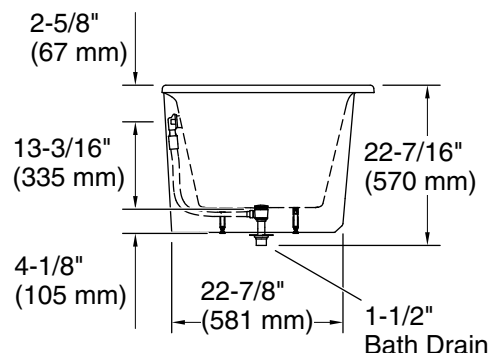

Features

- Freestanding design creates a striking focal point in your bathing area
- Oval basin creates a spacious bathing experience
- Integral lumbar support on both ends
- Slotted overflow allows for deep soaking
- 12-1/16" (306 mm) deep-soaking depth provides a luxurious bathing experience
- Safeguard® slip-resistant surface provides excellent traction underfoot
- Center drain
- Drain and integral overflow preinstalled to reduce installation time
- Color-matched pedestal base creates a sleek appearance
- Requires K-36361 Volute bath drain trim (sold separately)
- Low step-over height allows easy entry and exit

Material

- KOHLER® enameled cast iron bath
- Painted exterior in White
- Reinforced resin pedestal base with White painted finish
- Brass drain

Installation

- Freestanding

Required Products/Accessories

For freestanding installation
K-36361 Bath drain trim

Color	Code	Description
-------	------	-------------

	0	White
---	---	-------

Technical Information

All product dimensions are nominal.

Drain location:	Center
Basin area, bottom:	50-1/4" x 20-3/8" (1277 mm x 518 mm)
Basin area, top:	60-1/4" x 23-11/16" (1531 mm x 602 mm)
Weight:	305 lbs (138.3 kg)
Minimum floor load:	55.2 lbs/ft ² (269.5 kg/m ²)
Water depth:	12-1/8" (308 mm)
Water capacity:	42.45 gal (160.7 L)

Notes

Measure your actual product for rough-in details.

Install this product according to the installation instructions.

The hot water supply should be 70% of the capacity of the bath or greater. Installations will vary.