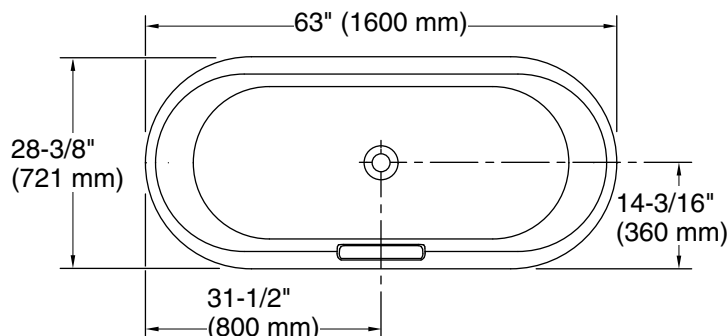

Features

- Freestanding design creates a striking focal point in your bathing area
- Oval basin creates a spacious bathing experience
- Integral lumbar support on both ends
- Slotted overflow allows for deep soaking
- 12-1/16" (306 mm) deep-soaking depth provides a luxurious bathing experience
- Safeguard® slip-resistant surface provides excellent traction underfoot
- Center drain
- Drain and integral overflow preinstalled to reduce installation time
- Color-matched pedestal base creates a sleek appearance
- Requires K-36361 Volute bath drain trim (sold separately)
- Low step-over height allows easy entry and exit

Material

- KOHLER® enameled cast iron bath
- Painted exterior in White
- Reinforced resin pedestal base with White painted finish
- Brass drain

Installation

- Freestanding

Required Products/Accessories

For freestanding installation
K-36361 Bath drain trim

Color	Code	Description
-------	------	-------------

	0	White
---	---	-------

Technical Information

All product dimensions are nominal.

Drain location:	Center
Basin area, bottom:	50-1/4" x 20-3/8" (1277 mm x 518 mm)
Basin area, top:	60-1/4" x 23-11/16" (1531 mm x 602 mm)
Weight:	305 lbs (138.3 kg)
Minimum floor load:	55.2 lbs/ft ² (269.5 kg/m ²)
Water depth:	12-1/8" (308 mm)
Water capacity:	42.45 gal (160.7 L)

Notes

Measure your actual product for rough-in details.

Install this product according to the installation instructions.

The hot water supply should be 70% of the capacity of the bath or greater. Installations will vary.