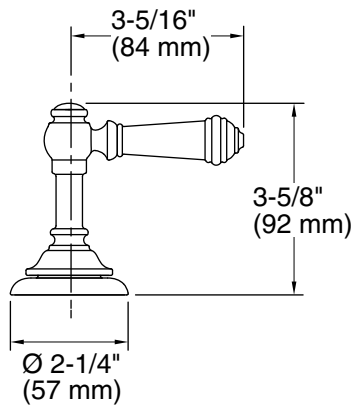

THE BOLD LOOK
OF **KOHLER®**

KOHLER Faucets Deck-mount bath faucet handle trim with Lever design
Artifacts®
K-T98071-4

Technical Information

All product dimensions are nominal.

Notes

Install this product according to the installation instructions.