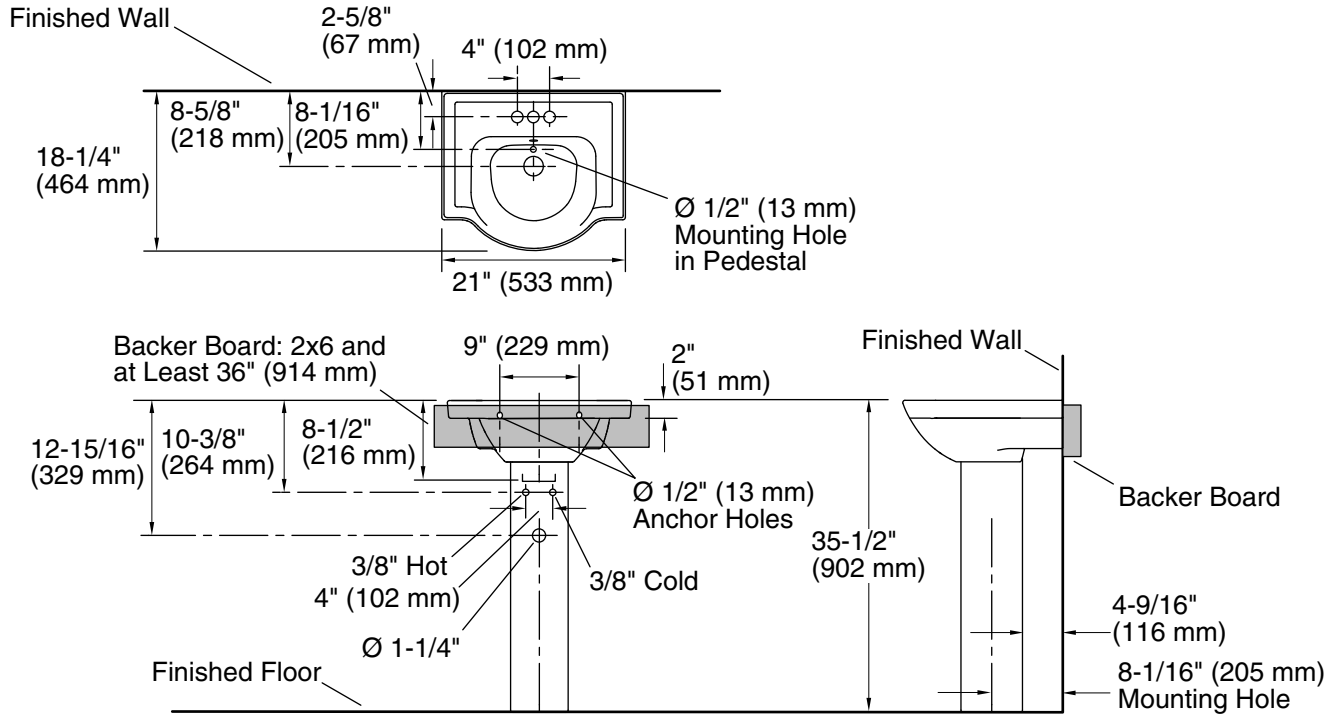

### Features

- Ample side deck space for toiletries.
- 4" (102 mm) centerset faucet holes.
- Combination consists of the K-5247-4 basin and the K-5246 pedestal.

### Included Components

Product consists of:

- K-5246 Bathroom Pedestal
- K-5247-4 Centerset Sink Basin

Additional Components:

- Accessory pack
- Bathroom Sink, 4" (102 mm) Centers
- Pedestal
- Rubber Pads

## Technical Information

All product dimensions are nominal.

Installation:	Pedestal
Bowl area:	Length: 13-3/4" (349 mm) Width: 12-5/8" (321 mm) Water depth: 4" (102 mm)
Number of deck holes:	3
Faucet hole spacing:	4" (102 mm)
Faucet hole(s):	1-1/4" (32 mm)
Drain hole:	1-3/4" (44 mm)