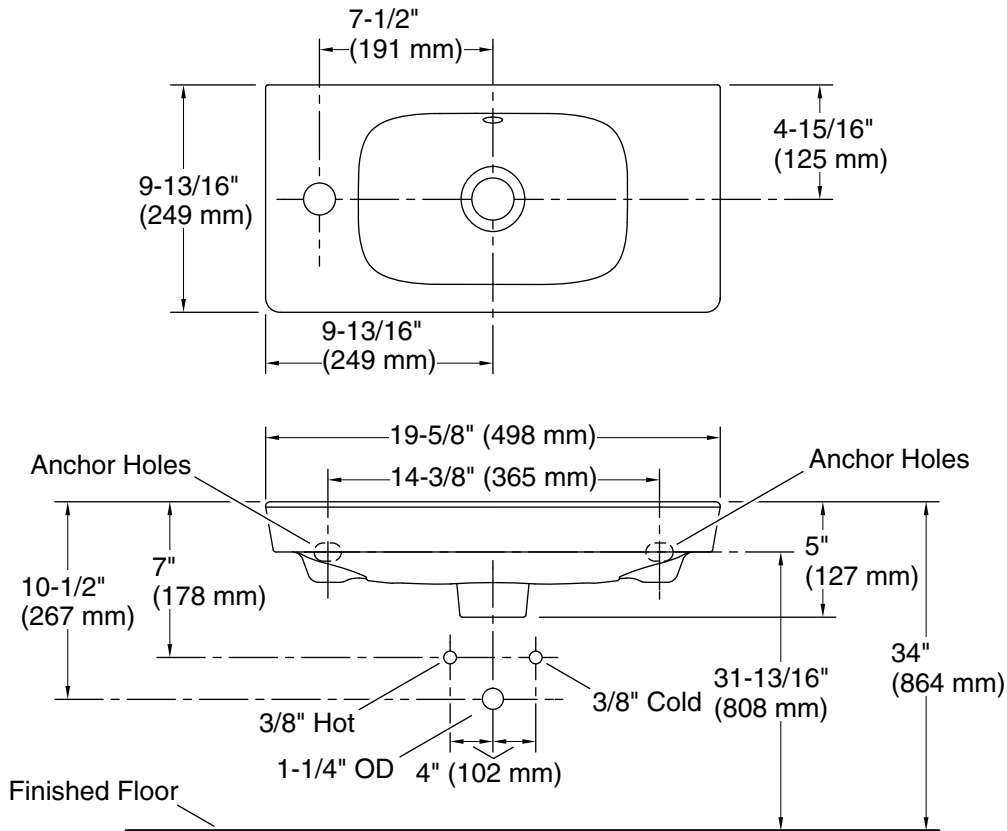

ModernLife™
wall-mount bathroom sink
K-80179-L

Features

- Rectangular basin.
- With overflow.
- Single faucet hole on left side.
- Coordinates with other products in the ModernLife collection.

Material

- Vitreous china.

Available Colors/Finishes

Color tiles intended for reference only.

Color Code Description

	0	White
---	---	-------

Technical Information

All product dimensions are nominal.

Installation: Wall-mount

Number of deck holes: 1