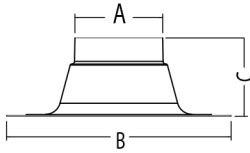

Flat Roof Flashing

Use to weather-proof the penetration of vent pipe through the roof. For use with concentric terminations only.

SIZE	SINGLE-WALL PIPE		A	B	C
	ORDER #	STOCK #			
5" 130mm	5PPS-FF	810007171	6 1/8" 156mm	16 7/8" 429mm	5 7/8" 149mm
6" 150mm	6PPS-FF	810004268	6 3/4" 171mm	16 7/8" 429mm	5 7/8" 149mm
8" 200mm	8PPS-FF	810004302	8 7/8" 222mm	20 1/2" 521mm	6 7/8" 175mm

Storm Collar

Clamps to black metal pipe covering support clamp and creating a weather tight seal above the flashing. For use with VTM.

SIZE	ORDER #	STOCK #
5" 130mm	FSCPP5	810007172
6" 150mm	FSCPP6	810007173
8" 200mm	FSCPP8	810007174

Horizontal Termination for Commercial Systems

Use for through-the-wall horizontal terminations. Includes 23-degree termination elbow with integrated bird screen, inner and outer wall plates, and clamp for connecting to PolyPro pipe. No locking clamp is required. All components are stainless steel.

SIZE	ORDER #	STOCK #	A	B	C
4" 100mm	4PPS-HSTL	810009744	7 3/4" 197mm	10" 254mm	9" 230mm
5" 130mm	5PPS-HSTL	810009763	6 5/8" 168mm	12" 305mm	11" 280mm
6" 150mm	6PPS-HSTL	810009784	6 7/8" 172mm	12" 305mm	11" 280mm
8" 200mm	8PPS-HSTL	810009800	7" 178mm	14" 358mm	13" 330mm