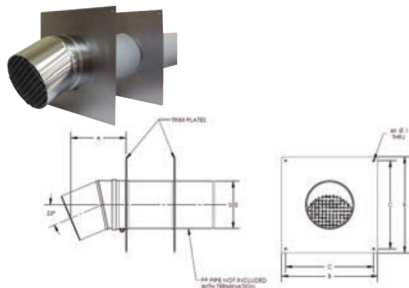

Flat Roof Flashing

Use to weather-proof the penetration of vent pipe through the roof. For use with concentric terminations only.

SIZE	SINGLE-WALL PIPE		A	B	C
	ORDER #	STOCK #			
5" 130mm	5PPS-FF	810007171	6 1/8" 156mm	16 7/8" 429mm	5 7/8" 149mm
6" 150mm	6PPS-FF	810004268	6 3/4" 171mm	16 7/8" 429mm	5 7/8" 149mm
8" 200mm	8PPS-FF	810004302	8 7/8" 222mm	20 1/2" 521mm	6 7/8" 175mm

Storm Collar

Clamps to black metal pipe covering support clamp and creating a weather tight seal above the flashing. For use with VTM.

SIZE	ORDER #	STOCK #
5" 130mm	FSCPP5	810007172
6" 150mm	FSCPP6	810007173
8" 200mm	FSCPP8	810007174

Horizontal Termination for Commercial Systems

Use for through-the-wall horizontal terminations. Includes 23-degree termination elbow with integrated bird screen, inner and outer wall plates, and clamp for connecting to PolyPro pipe. No locking clamp is required. All components are stainless steel.

SIZE	ORDER #	STOCK #	A	B	C
4" 100mm	4PPS-HSTL	810009744	7 3/4" 197mm	10" 254mm	9" 230mm
5" 130mm	5PPS-HSTL	810009763	6 5/8" 168mm	12" 305mm	11" 280mm
6" 150mm	6PPS-HSTL	810009784	6 7/8" 172mm	12" 305mm	11" 280mm
8" 200mm	8PPS-HSTL	810009800	7" 178mm	14" 358mm	13" 330mm