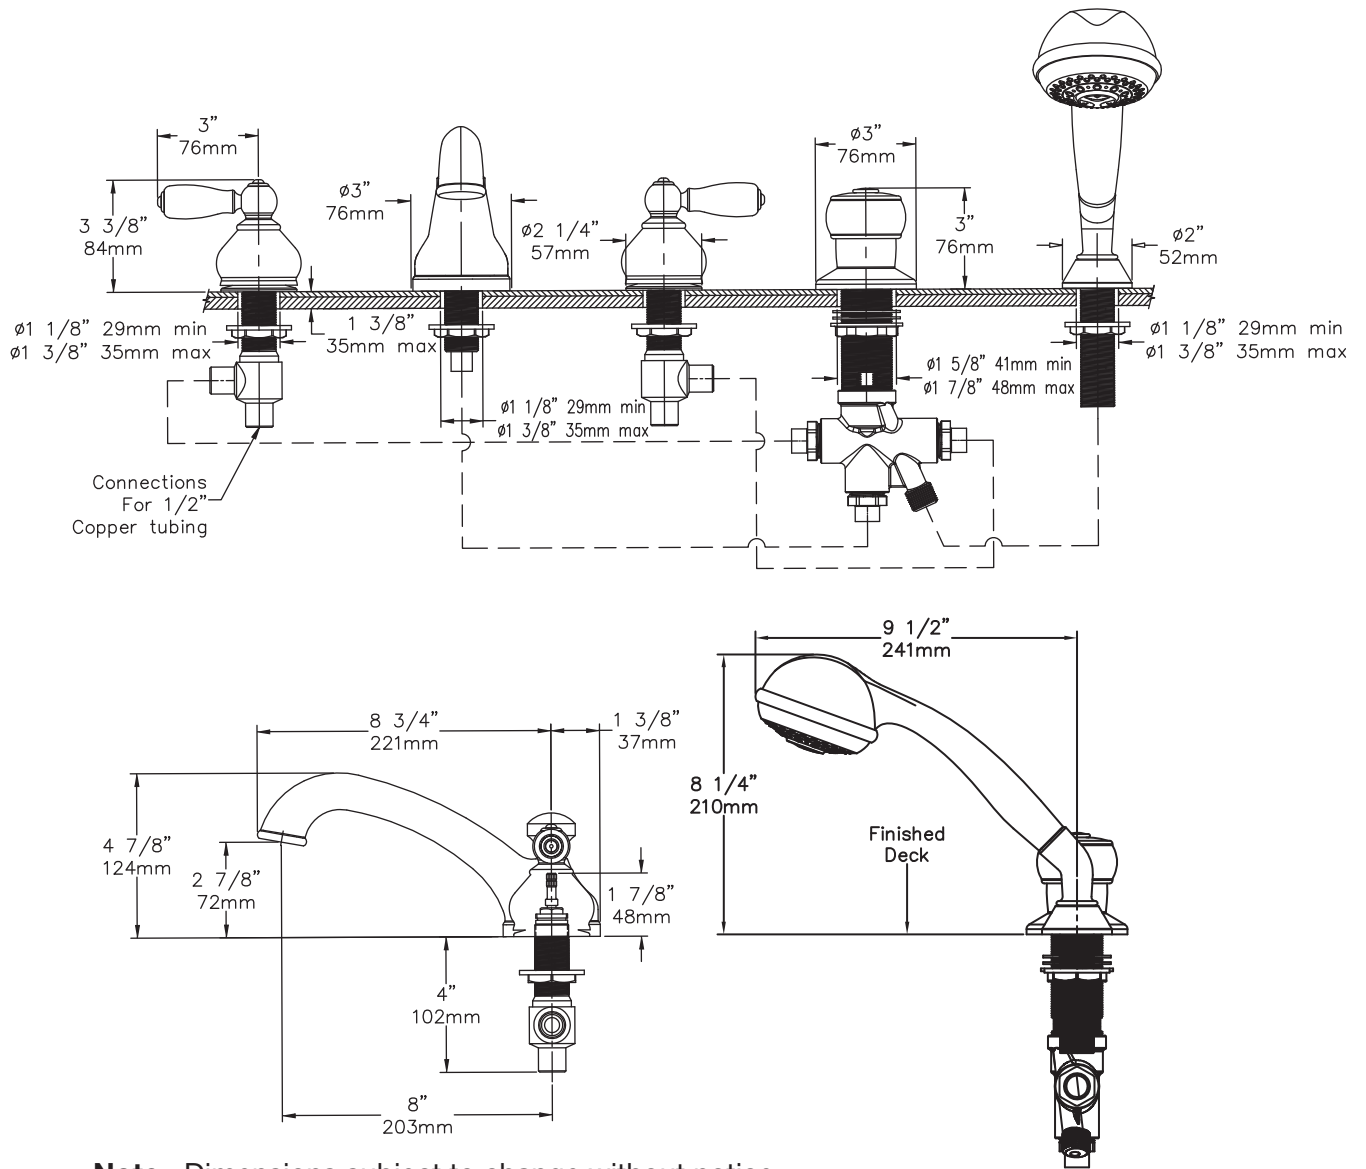

#### Feature Highlights

- Two handle Roman Tub Faucet with quarter turn ceramic control components.
- Handspray and separate push button diverter
- 1/2 rigid copper tubing connections
- Cast brass spout
- Metal construction, polished chrome finish

#### Dimensions Allura Roman Tub Faucet, SRT-4770

\* Note: Use TT style faucet if deck thickness is 1-3/8" to 3-3/8" (35 mm - 86 mm)

Contact Symmons customer service to special order TT style faucet, model number SRT-4770-1-TT-BDY

# Dimensions *Allura Roman Tub Faucet, SRT-4772*

**Note:** Dimensions subject to change without notice.