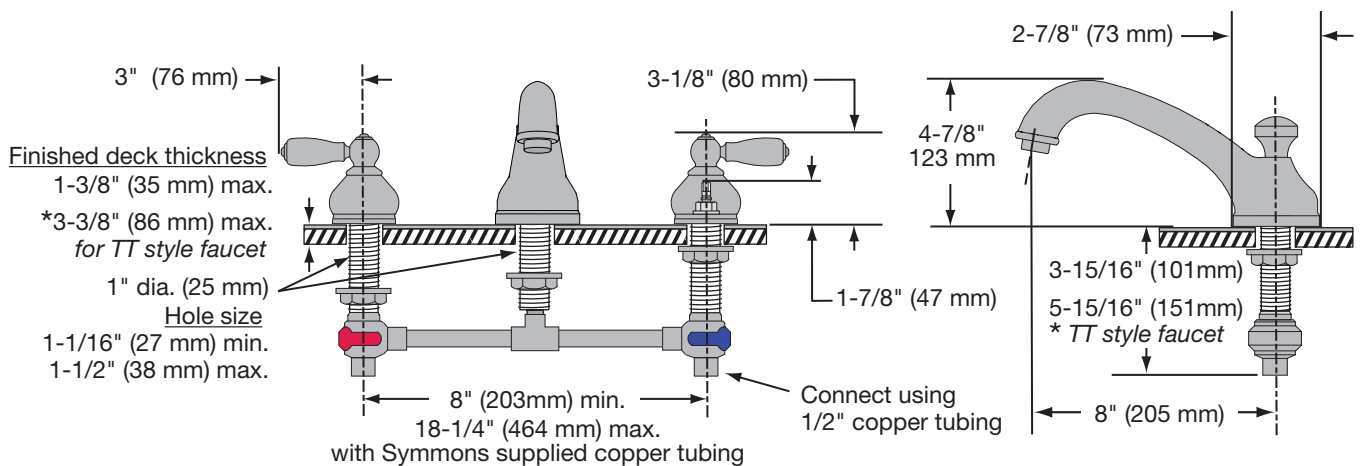

Dimensions Allura Roman Tub Faucet, SRT-4770

* Note: Use TT style faucet if deck thickness is 1-3/8" to 3-3/8" (35 mm - 86 mm)

Contact Symmons customer service to special order TT style faucet, model number SRT-4770-1-TT-BDY