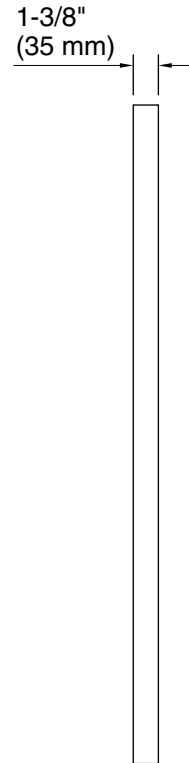

Features

- Clean and timeless design allows for use in any interior space
- Mounts vertically or horizontally depending on the look you want to create
- Frame maintains a durable, long-lasting finish
- Finishes coordinate with KOHLER® faucet and lighting products

See website for detailed warranty information.

Available Colors/Finishes

Color tiles intended for reference only.

| Color | Code | Description |
|---|------|----------------------|
|  | BGL | Moderne Brushed Gold |
|  | BNL | Brushed Nickel |
|  | CPL | Polished Chrome |
|  | BLL | Matte Black |

Essential
30" x 45" rectangular mirror
K-31365

Technical Information

All product dimensions are nominal.

Notes

Install this product according to the installation instructions.

Install the fastener to a stud to avoid possible property and product damage.