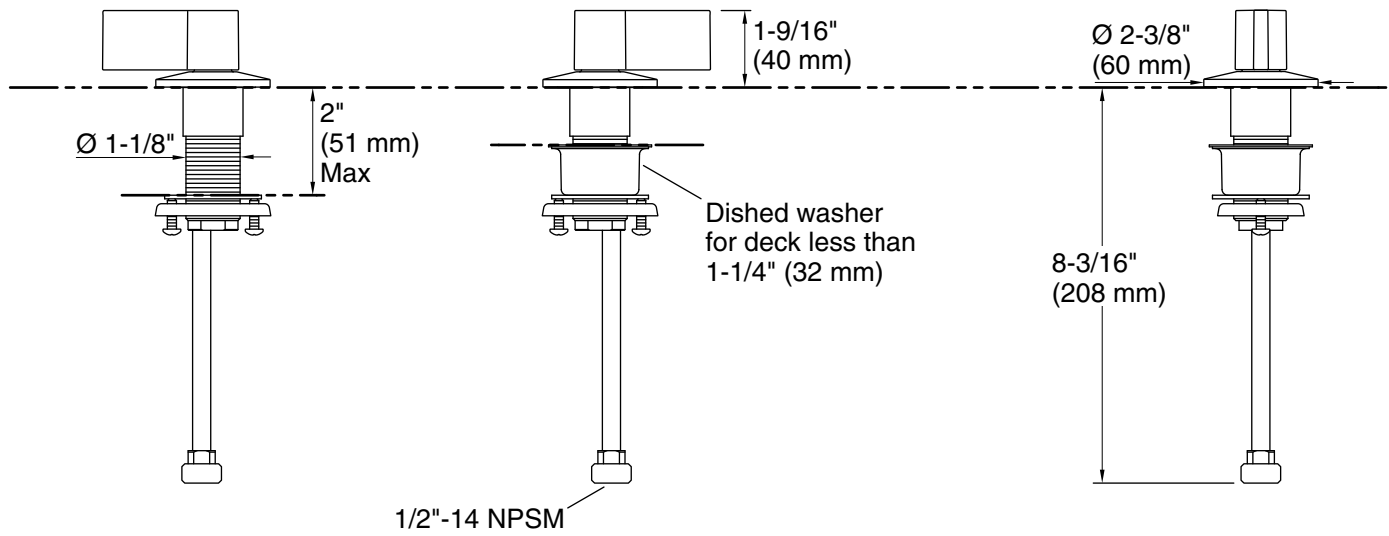

Technical Information

All product dimensions are nominal.

Drain included: No

Notes

Install this product according to the installation instructions.

ADA, OBC, CSA B651 compliant when installed to the specific requirements of these regulations.