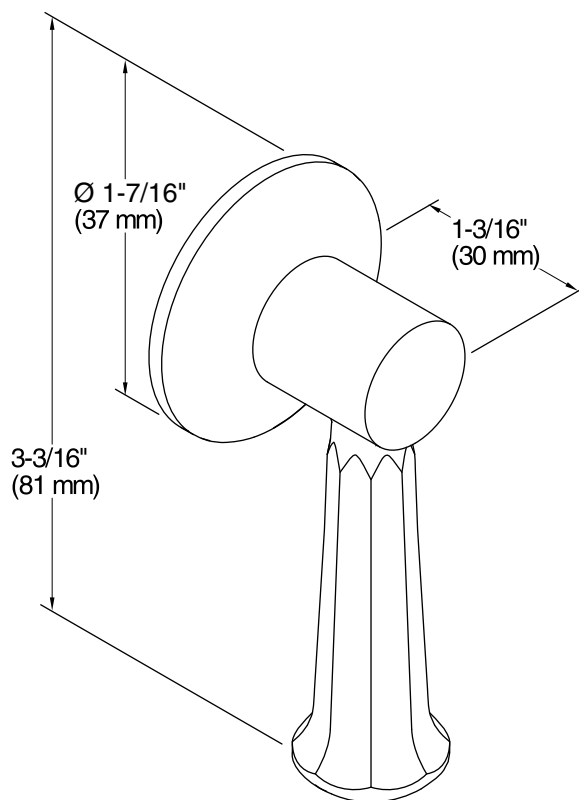

Features

- Mounts vertically.
- Premium metal construction for durability.
- KOHLER finishes resist corrosion and tarnish.
- For use with the K-3940-RA Kathryn one-piece toilet.
- Coordinates with other products in the Kathryn collection.

Technical Information

All product dimensions are nominal.