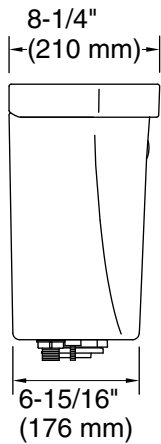

Technical Information

All product dimensions are nominal.

Toilet type: Bowl-mount
Flush type: AquaPiston®, Revolution 360®
Water Consumption
Full: 1.6 gpf (6 lpf)
Rough-in: 12" (305 mm)

Notes

Install this product according to the installation instructions.