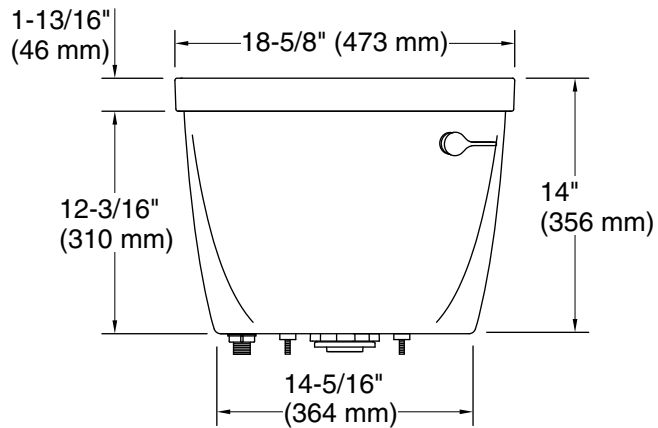

Technical Information

All product dimensions are nominal.

Toilet type: Bowl-mount
Flush type: AquaPiston®, Revolution 360®
Water Consumption
Full: 1.6 gpf (6 lpf)
Rough-in: 12" (305 mm)

Notes

Install this product according to the installation instructions.