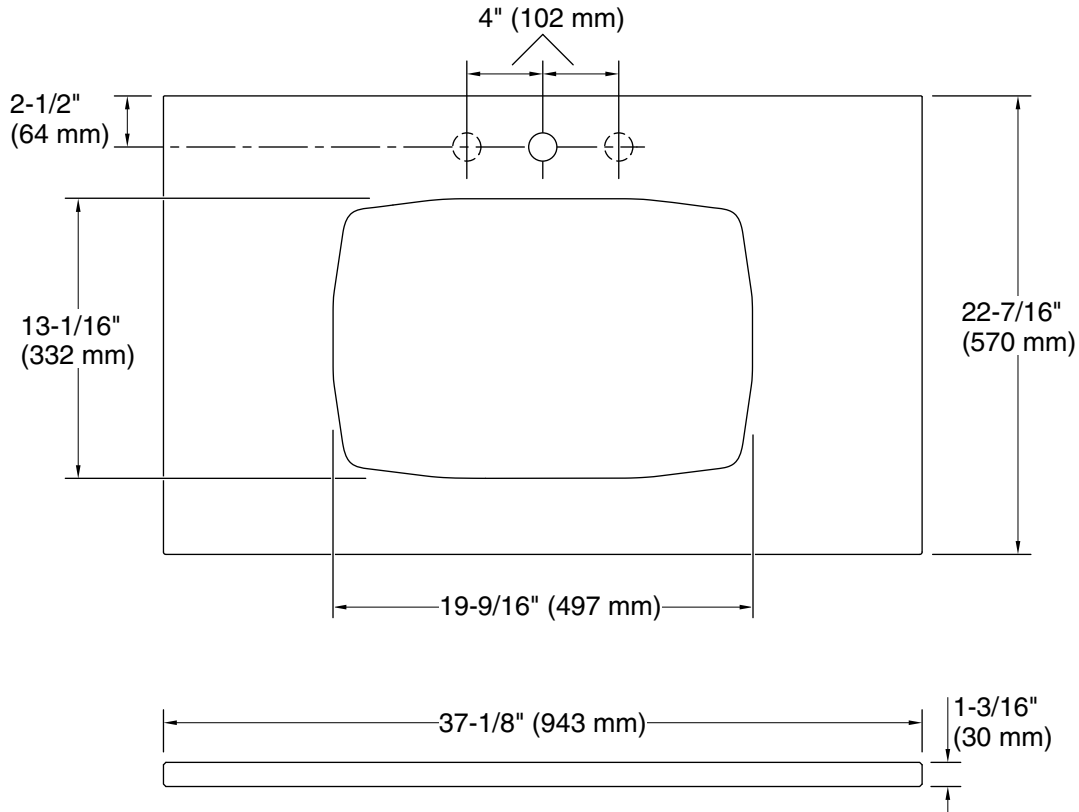

## Installation

- Vanity top.
- Single faucet hole with pilot holes for optional 8" (203 mm) widespread faucet configuration.

**Technical Information**

All product dimensions are nominal.

Installation: Vanity top/ITB

Number of deck holes: 1

**Notes**

Install this product according to the installation instructions.