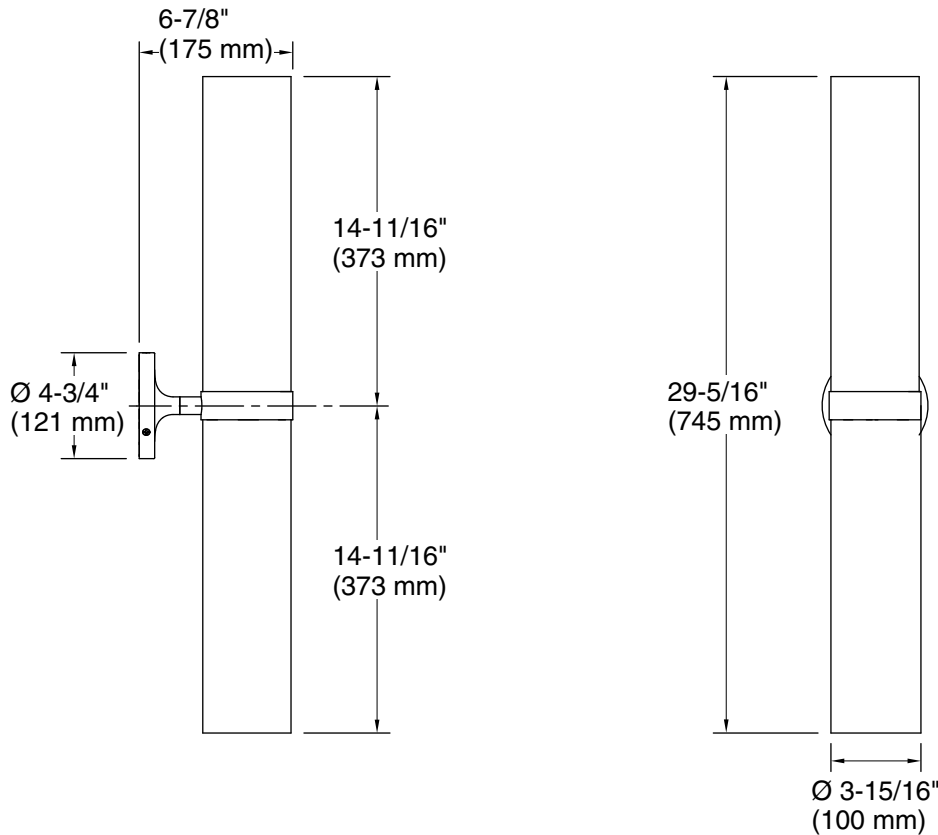

Required Electrical Service

One circuit required.

120 V, 60 Hz

Technical Information

All product dimensions are nominal.

Installation Type: Wall-mount
Material: Steel, Glass
Number of Lights: 2
Lighting Type: Socket-based
Socket Type: E-26 Medium
Number of Shades: 2
Shade Type: Glass - clear