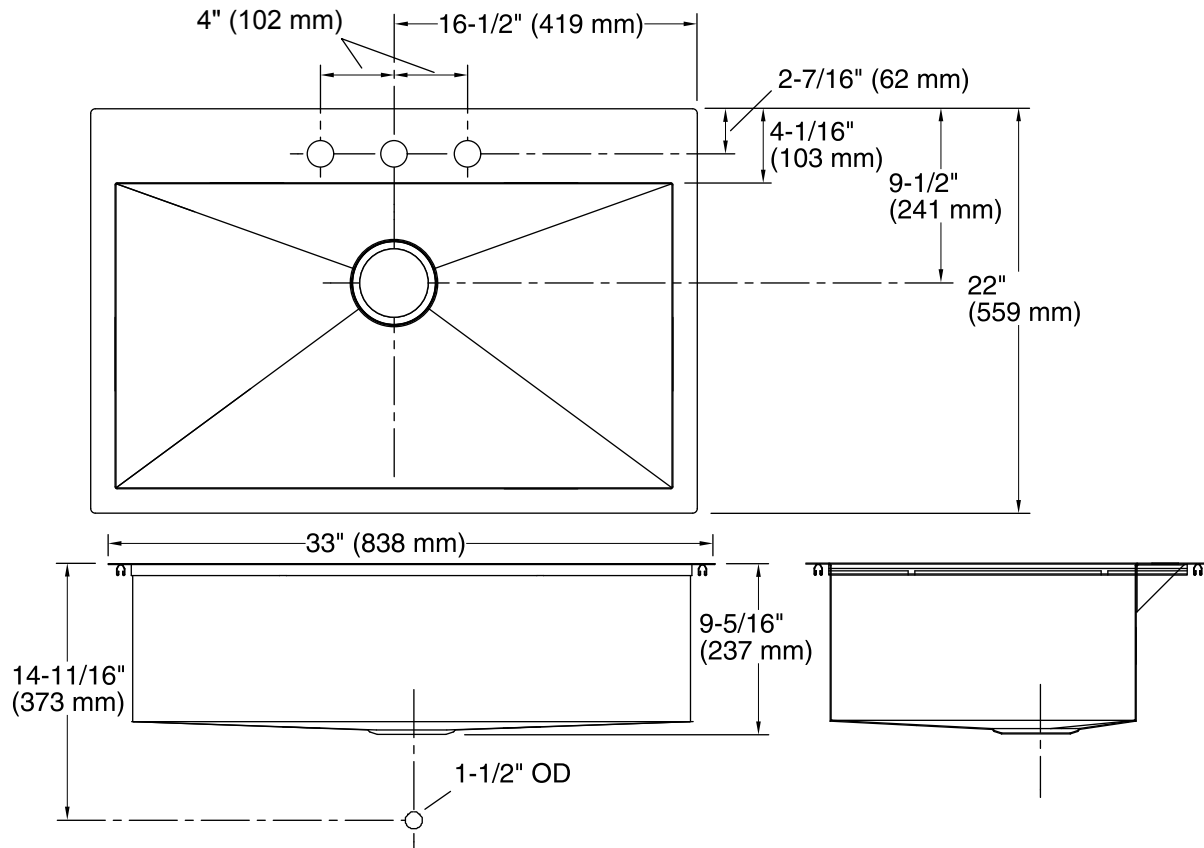

Features

- 36-inch minimum base cabinet width.
- 18-gauge stainless steel.
- Top-mount or under-mount.
- Large single bowl.
- Three faucet holes.
- SilentShield® sound-absorption technology offers quieter performance.
- 33" (838 mm) x 22" (559 mm)
- Strainer not included.

Optional Accessories

K-6429 Utility Rack
K-6667 Wood Cutting Board
1177161 Installation Clip Kit

Components

Product includes:

K-6644 Sink Rack
1130570 Hardware Kit, Self-Rimming

Codes/Standards

ASME A112.19.3/CSA B45.4

Lifetime Limited Warranty for KOHLER® Stainless Steel Sinks

See website for detailed warranty information.

Technical Information

All product dimensions are nominal.

Bowl configuration:	Single
Installation:	Top-mount, Under-mount
Bowl area (Only):	Length: 30-1/4" (768 mm) Width: 16-9/16" (421 mm) Water depth: 9" (229 mm)
Number of deck holes:	3
Faucet hole(s):	1-7/16" (37 mm)
Drain hole:	3-7/8" (98 mm)
Template:	1130821-7, required, included

Notes

Install this product according to the installation instructions.

Allow 3/4" (19 mm) clearance beyond the back of the bowl for the wood cutting board (optional accessory).