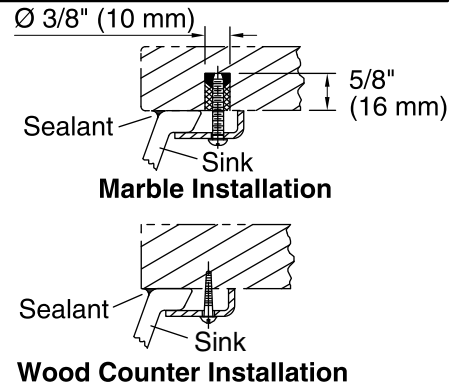

### Technical Information

All product dimensions are nominal.

Bowl configuration:	Single
Installation:	Under-mount
Bowl area (Only):	Length: 17-3/16" (437 mm) Width: 14-3/16" (360 mm) Bowl depth: 4-3/4" (121 mm) Water depth: 4-3/4" (121 mm)
Drain hole:	1-3/4" (44 mm)
Template:	1151011-7, required, included