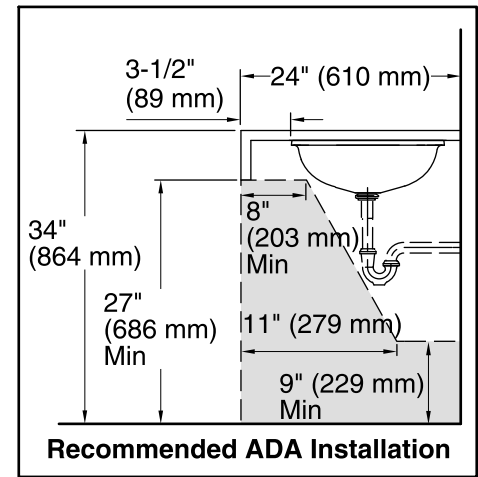

### Technical Information

All product dimensions are nominal.

Bowl configuration:	Single
Installation:	Under-mount
Bowl area (Only):	Length: 17-3/16" (437 mm) Width: 14-3/16" (360 mm) Bowl depth: 4-3/4" (121 mm) Water depth: 4-3/4" (121 mm)
Drain hole:	1-3/4" (44 mm)
Template:	1151011-7, required, included