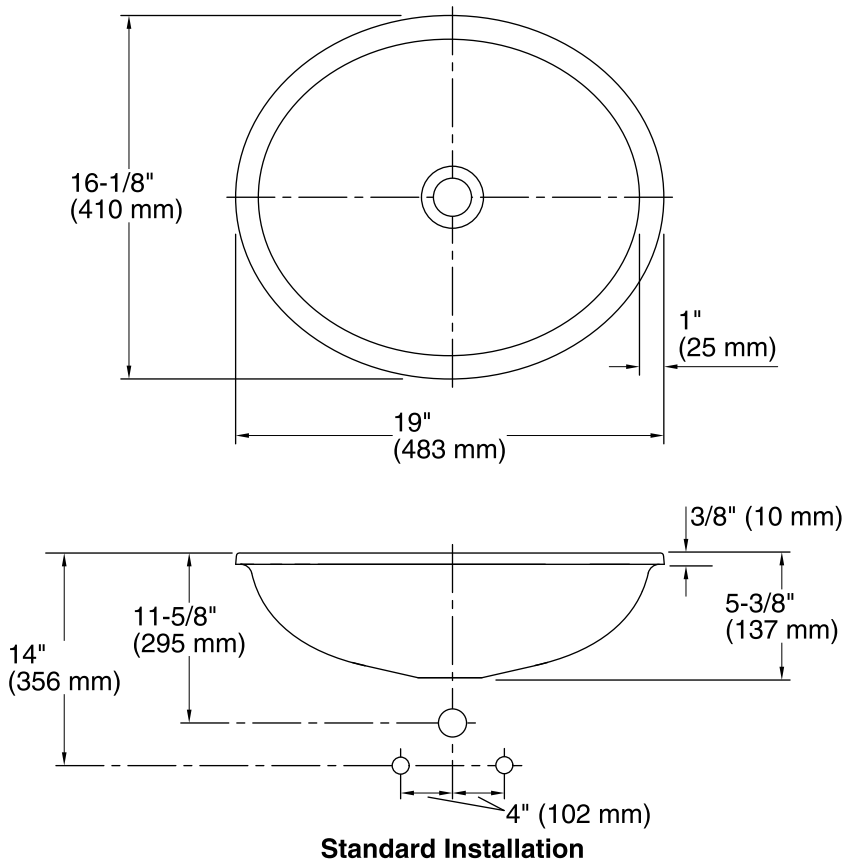

### Technical Information

All product dimensions are nominal.

Bowl configuration:	Single
Installation:	Under-mount
Bowl area (Only):	Length: 17-3/16" (437 mm) Width: 14-3/16" (360 mm) Bowl depth: 4-3/4" (121 mm) Water depth: 4-3/4" (121 mm)
Drain hole:	1-3/4" (44 mm)
Template:	1151011-7, required, included