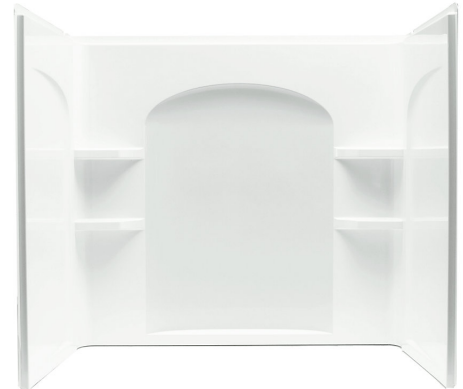

Features

- Compression molded from our exclusive solid Vikrell® material.
- Modular design allows it to be moved around corners and through doorways with ease.
- Durable high gloss finish.
- Curve wall with a smooth, contemporary look and ample shelving.

Installation

- Some caulk required for proper installation.

Codes/Standards

CSA B45.5/IAPMO Z124
ASTM E162
ASTM E662
Greenguard UL 2818 - Gold

STERLING® Warranty - Fixtures Made of Solid Vikrell Material

See website for detailed warranty information.

Available Color/Finishes

Color tiles intended for reference only.

Color Code Description

	0	White
	96	Biscuit