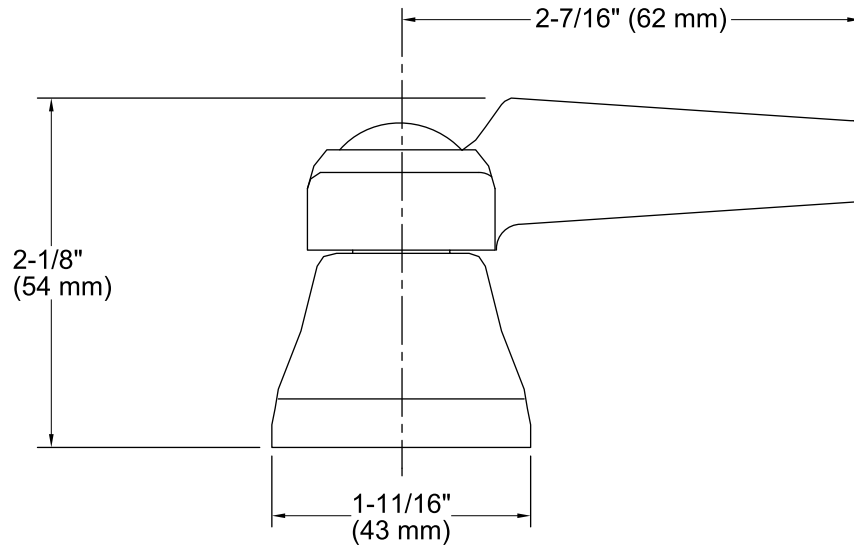

### Available Colors/Finishes

*Color tiles intended for reference only.*

Color	Code	Description
-------	------	-------------

	CP	Polished Chrome
--	----	-----------------

**Technical Information**

All product dimensions are nominal.