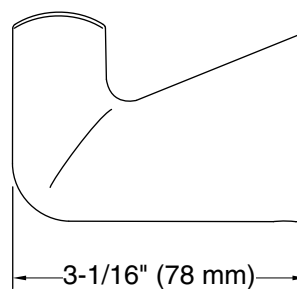

Technical Information

All product dimensions are nominal.

Installation Type: Wall-mount

Material: Zinc, Stainless Steel

Notes

Install this product according to the installation instructions.