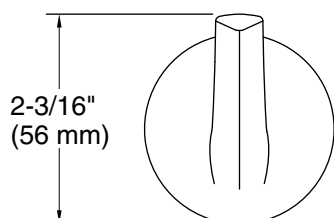

Technical Information

All product dimensions are nominal.

Installation Type: Wall-mount

Material: Zinc, Stainless Steel

Notes

Install this product according to the installation instructions.