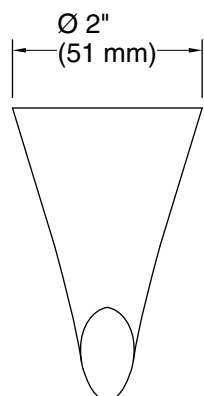

Technical Information

All product dimensions are nominal.

Installation Type: Wall-mount

Material: Zinc, Stainless Steel

Notes

Install this product according to the installation instructions.