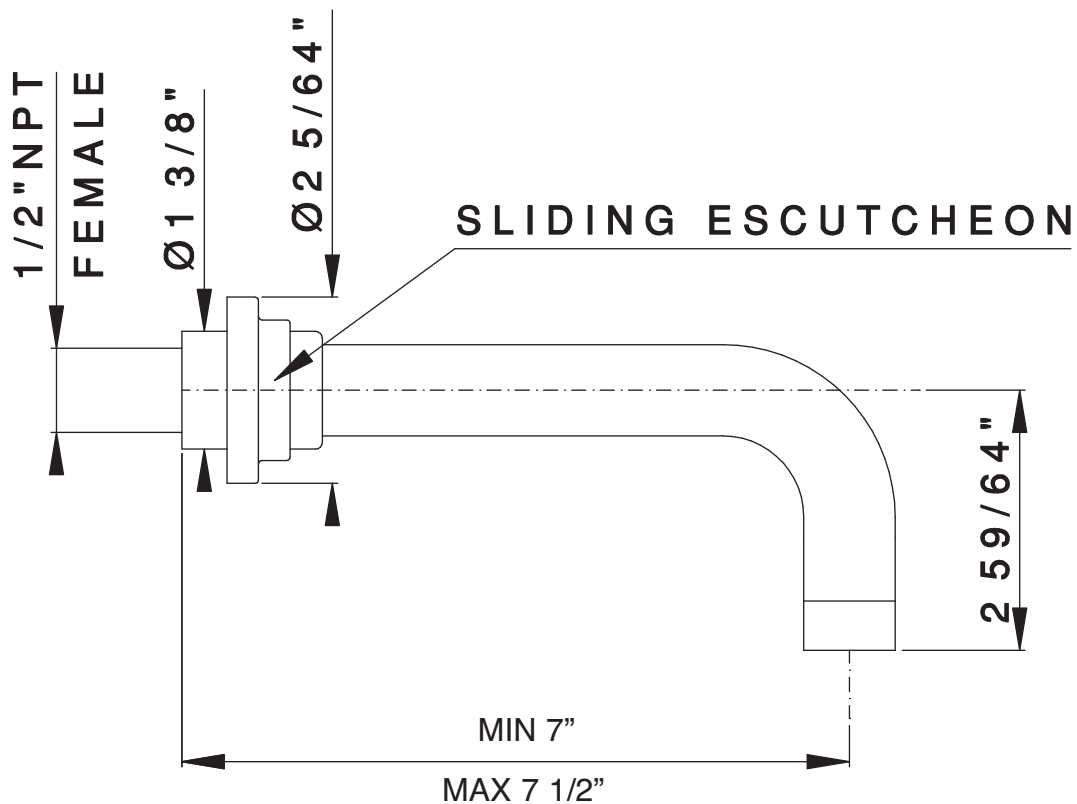

WARRANTY

- Limited Lifetime

Consult your local ROHL showroom for additional information and specifications. For complete warranty details and a list of showrooms, go to www.rohlhome.com.