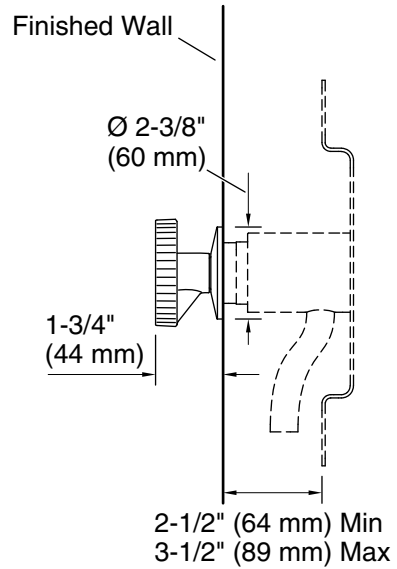

Features

- Two Industrial handles allow for both volume and temperature control.
- Quarter-turn washerless ceramic disc valves.
- Coordinates with Components faucets, accessories, and showering components to complete your bathroom.
- Dual-control wall-mounted.
- Two-handle bathroom faucet trim for wall-mount installations.

Technical Information

All product dimensions are nominal.

Drain included: No

Notes

Install this product according to the installation instructions.