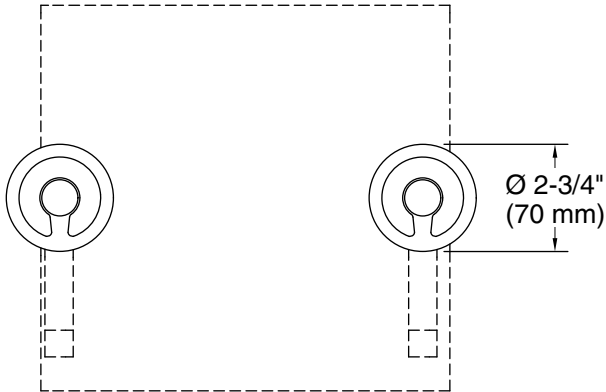

Features

- Two Industrial handles allow for both volume and temperature control.
- Quarter-turn washerless ceramic disc valves.
- Coordinates with Components faucets, accessories, and showering components to complete your bathroom.
- Dual-control wall-mounted.
- Two-handle bathroom faucet trim for wall-mount installations.

Technical Information

All product dimensions are nominal.

Drain included: No

Notes

Install this product according to the installation instructions.