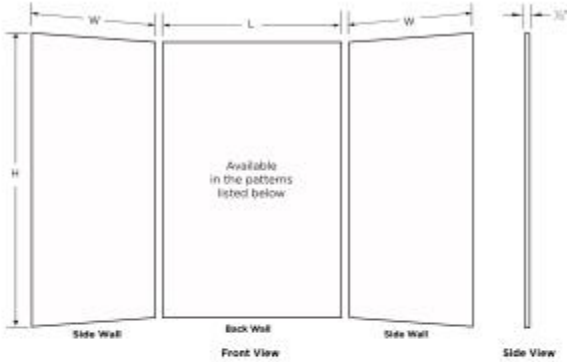

MSMK72-3262 32 x 62 x 72 Swanstone® Modern Subway Tile Glue up

Model number:

MSMK723262.221

Dimensions: 62" x 32" x 72"

Installation: Glue up

Material: Swanstone®

BUILDER SPECIFICATION DRAWING

3 Piece Wall Kit