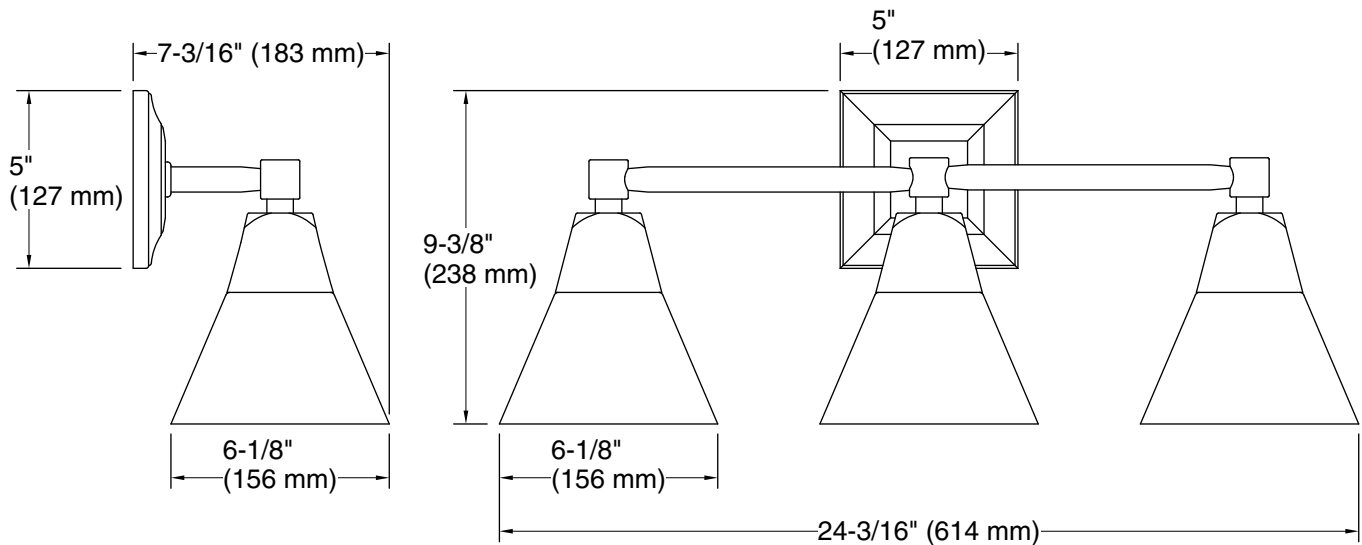

Required Electrical Service

One circuit required.

Lights: 120 V, 60 Hz

Technical Information

All product dimensions are nominal.

Installation Type: Wall-mount

Material: Brass

Number of Lights: 3

Lighting Type: Socket-based

Socket Type: E-26 Medium

Number of Shades: 3

Shade Type: Glass - frosted

Electrical component rating: Socket Rating: 60 Hz, 60 W, 2400 Lumens, 3000K