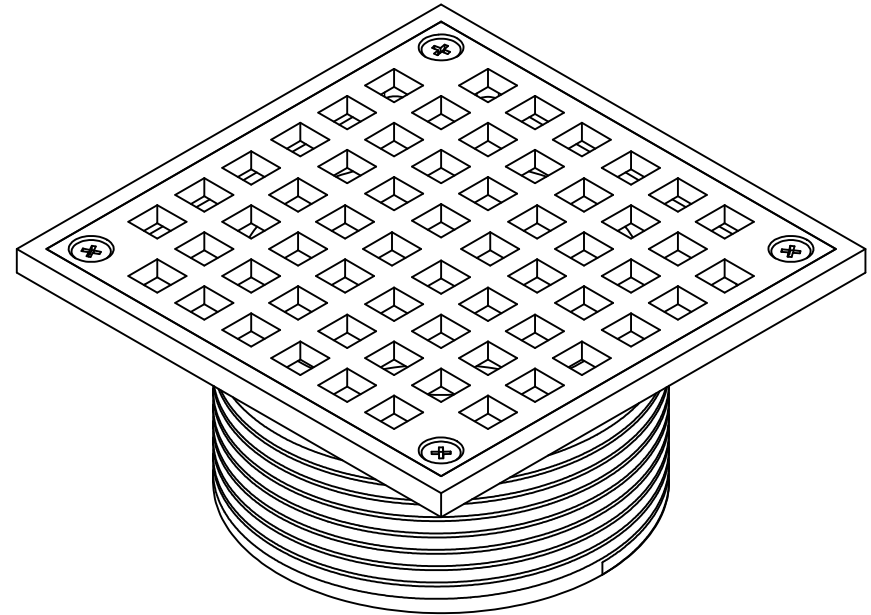

3-1/2" METAL SPUD W/ 5" SQUARE STR.

PHONE NUMBER
1-800-355-6637
FAX NUMBER
1-800-462-6991
SCALE 1.25 : 1 DATE 8-26-11
SHEET 1 OF 1
DRAWN BY
ASHLEY KRALOVEC

PART NO.	D60954	D60962	D60960	D6096BN	D6096NP	D6096RB	D6096WB
FINISH	CHROME PLATED	NICKEL BRONZE	POLISHED BRASS	BRUSHED NICKEL	PEARL NICKEL	OIL RUBBED BRONZE	OLD WORLD BRONZE