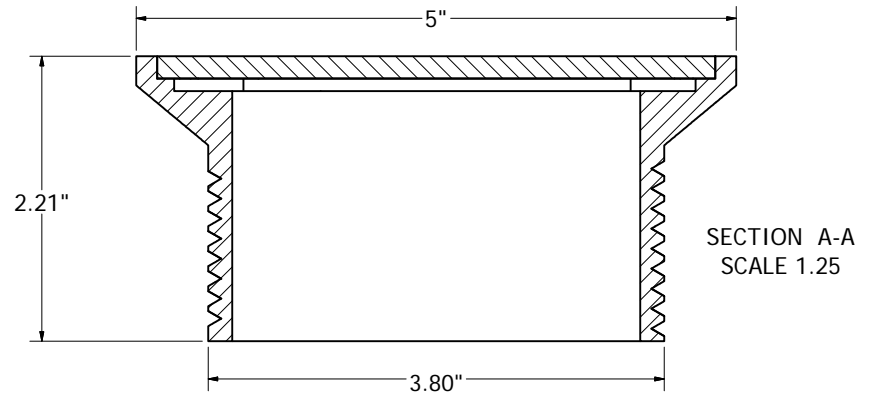

3-1/2" METAL SPUD W/ 5" SQUARE STR.

PHONE NUMBER
1-800-355-6637
FAX NUMBER
1-800-462-6991
SCALE 1.25 : 1 DATE 8-26-11
SHEET 1 OF 1
DRAWN BY
ASHLEY KRALOVEC

PART NO.	D60954	D60962	D60960	D6096BN	D6096NP	D6096RB	D6096WB
FINISH	CHROME PLATED	NICKEL BRONZE	POLISHED BRASS	BRUSHED NICKEL	PEARL NICKEL	OIL RUBBED BRONZE	OLD WORLD BRONZE