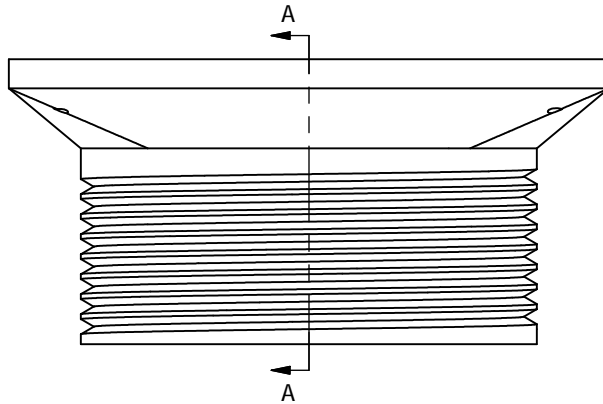

3-1/2" METAL SPUD W/ 5" SQUARE STR.

PHONE NUMBER
1-800-355-6637
FAX NUMBER
1-800-462-6991
SCALE 1.25 : 1 DATE 8-26-11
SHEET 1 OF 1
DRAWN BY
ASHLEY KRALOVEC

PART NO.	D60954	D60962	D60960	D6096BN	D6096NP	D6096RB	D6096WB
FINISH	CHROME PLATED	NICKEL BRONZE	POLISHED BRASS	BRUSHED NICKEL	PEARL NICKEL	OIL RUBBED BRONZE	OLD WORLD BRONZE