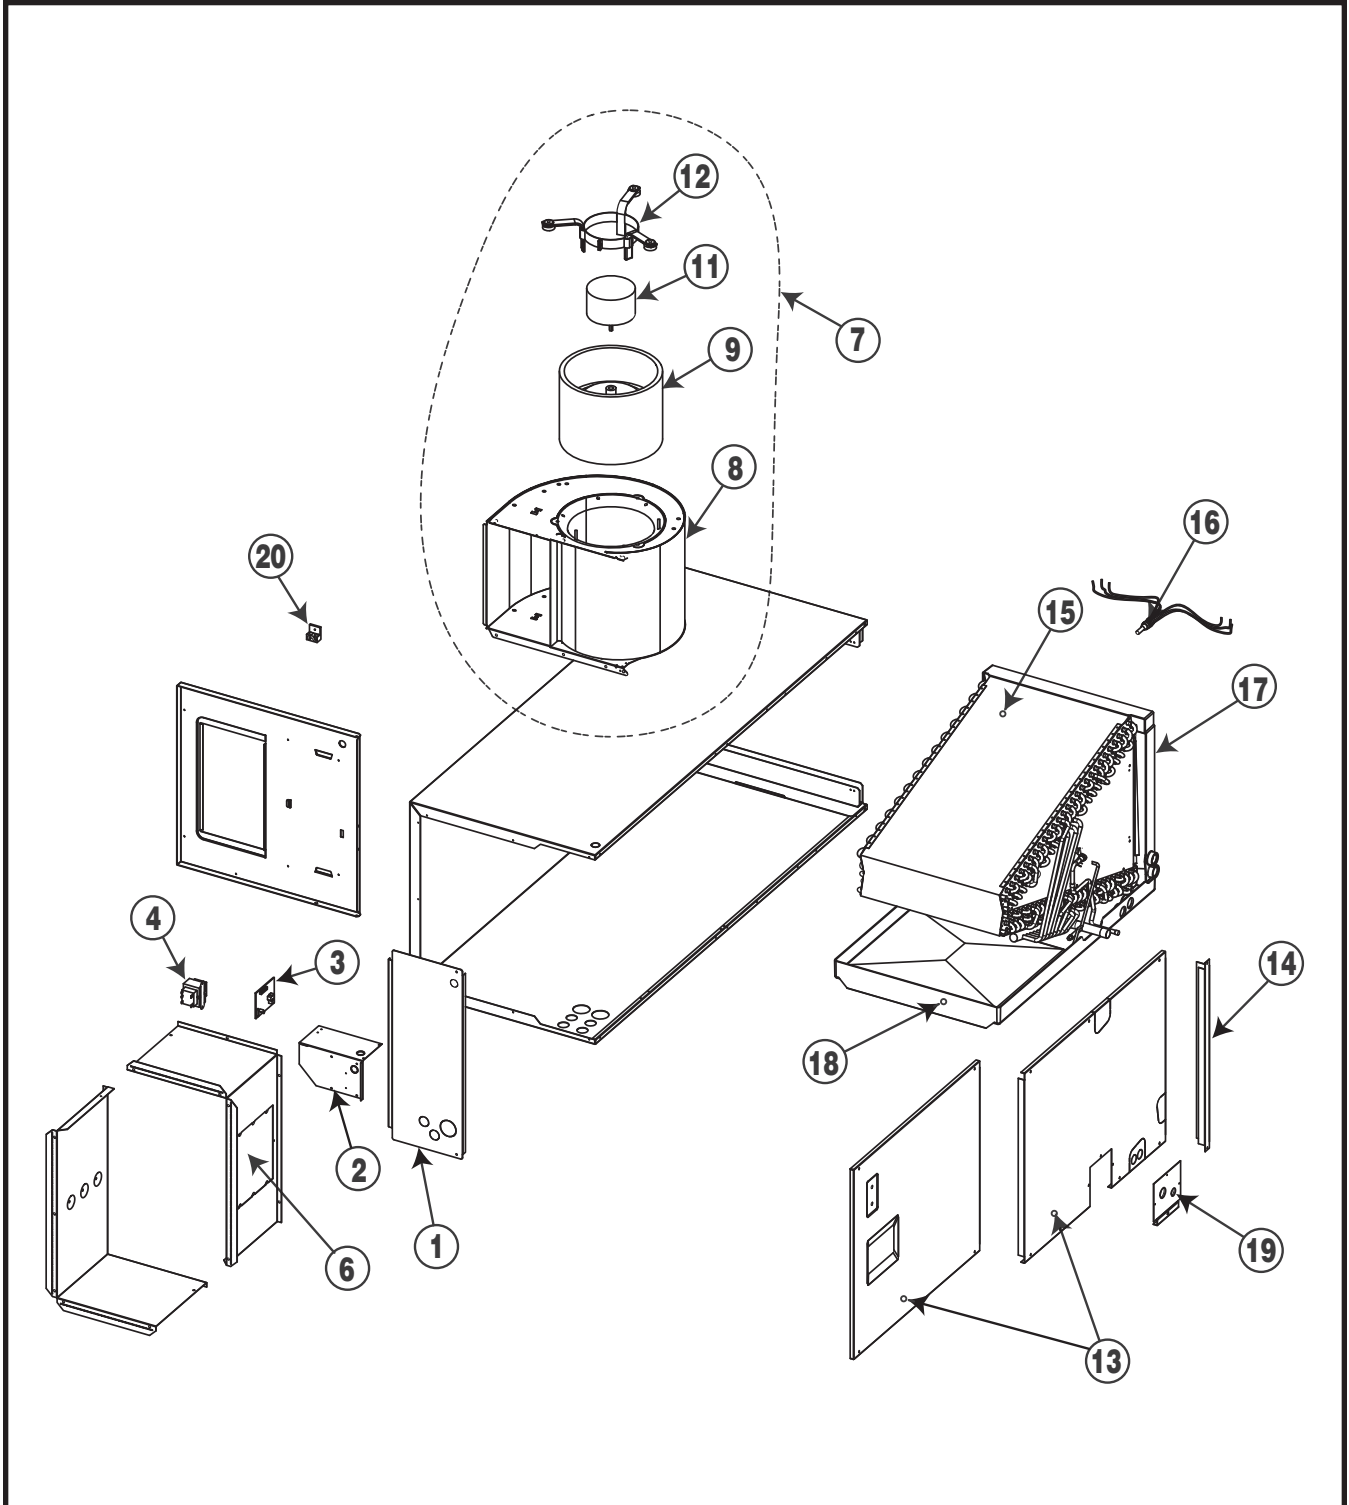

REPLACEMENT PARTS LIST

Export Indoor Air Handler B5BX Series

B5BX Series Export Air Handler (50hz)

ITEM	DESCRIPTION	1.5/2.0	2.5/3.0	3.5/4.0	5.0
1	Top Cap Assy	281951R	281951R	281963R	281963R
2	Electrical Panel	M0023201R	M0023201R	M0023201R	M0023201R
3	Control Board	904531	904531	904531	904531
4	Transformer	621709	621709	621709	621709
6	Plate, Element Close-Off	226420	226420	226420	226420
7	Complete Blower Assy	904545	904550	904546	904547
8	Blower Housing	D07481R	D07481R	D07482R	D07482R
9	Blower Wheel	667251	667251	667037	667037
11	Motor, Blower	622416	622417	622417	622418
12	Kit, Motor Mount	Not Used	Not Used	Not Used	921391
13	Door Assy	904553	904553	904554	904555
14	Filter Door	299944R	299944R	299945R	299945R
15	Replacement Coil (Restrictor change may be needed)	921324	921298	921299	921300
16	Distributor Assy	664259	664213	664204	664217
17	Drain Pan, Vertical	669919	669919	669920	669920
18	Drain Pan, Horizontal	669855	669855	669855	669856
19	Close Off	295471R	295471R	295471R	295471R
20	Ground Lug	632235	632235	632235	632235
	Capacitor, Blwr Mtr (Not Shown)	622535	622545	622545	622549
	Set of Wires (Not Shown)	286801R	286801R	286801R	286801R
	Coil Support Rod (Not Shown)	669100	669100	669100	669100
	Plug, Drain Pan (Not Shown)	663351	663351	663351	663351
	Filter, Disposable (Not Shown)	669337 (12x20x1)	669337 (12x20x1)	668860 (18x20x1)	668860 (18x20x1)
	Fuse, 5 AMP	632269	632269	632269	632269