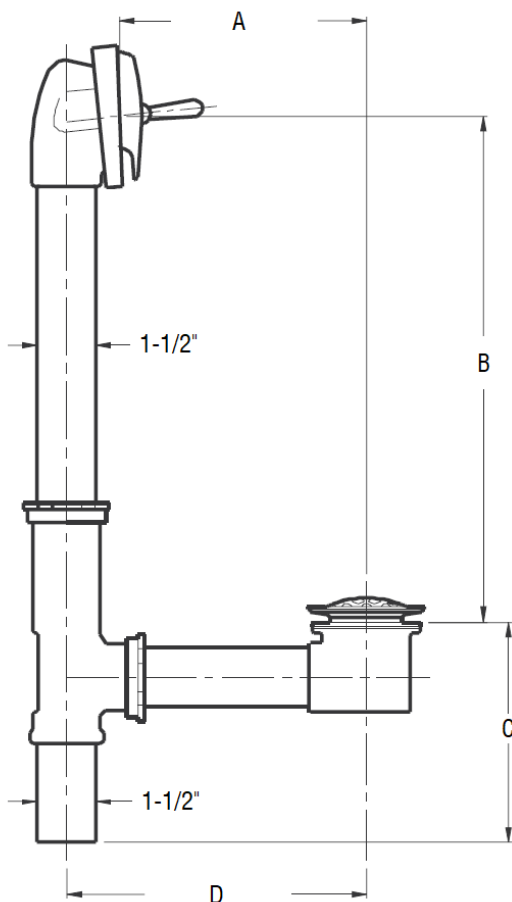

Product Features

- Heavy duty cast brass construction
- Trip lever face plate with dome strainer
- Lubricated cast brass plunger with pre-adjustable linkage
- Cast brass slip nuts supplied with 17GA tubing
- Highly polished chrome finish

4PROBRW020G

4PROWOTKSN

Model Numbers

- 4PROBRW017G Brass Whirlpool Waste & Overflow, Chrome, 17GA, Fits tubs to 24" High
 4PROBRW020G Brass Waste & Overflow Chrome, 20GA, Fits tubs 14" to 16" High
 4PROWOTKSN Replacement Trim Kits, Brushed Nickel

Dimensions

| Model # | A | B | C | D |
|-------------|--------|---------|--------|---------|
| 4PROBRW017G | 11" | 20-7/8" | 5-1/2" | 12-3/8" |
| 4PROBRW020G | 6-1/2" | 12-3/4" | 5-1/2" | 7-5/8" |

| | |
|--------------------|--|
| Job Name | |
| Date | |
| Model Specified | |
| Quantity | |
| Customer | |
| Contractor | |
| Architect/engineer | |