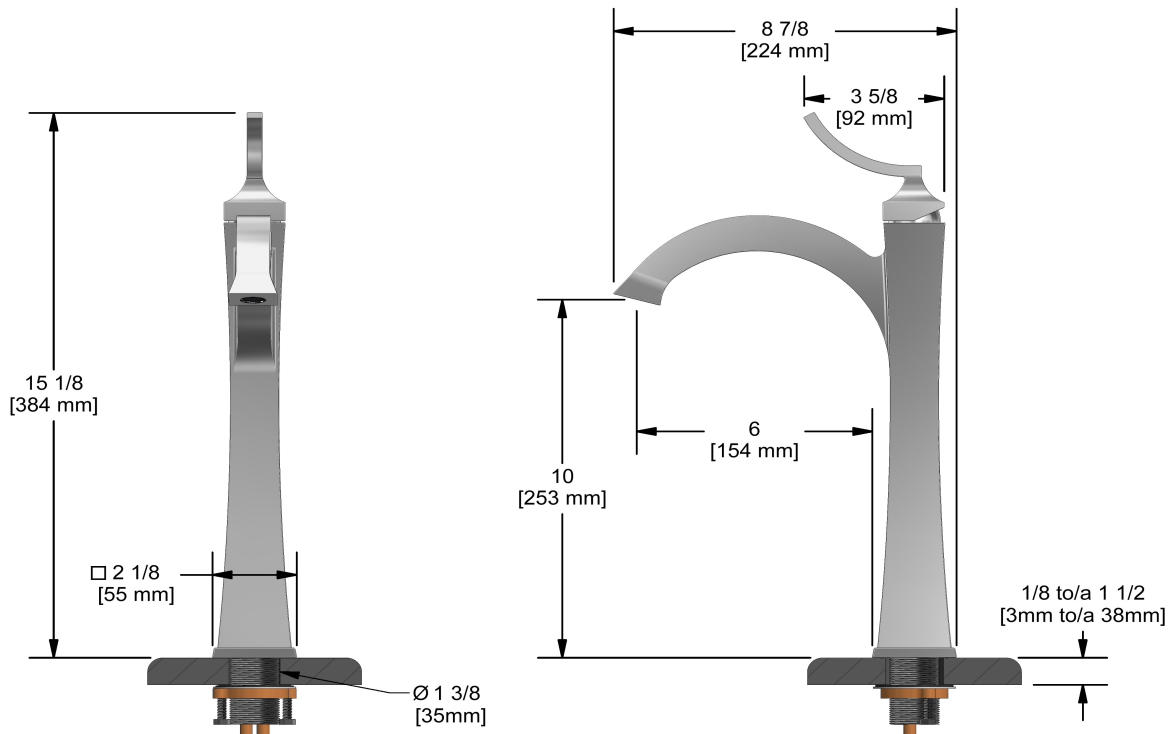

Single hole lavatory faucet
EL01

Specifications

Descriptions

- 3/8" speedway compression
- Ceramic cartridge
- No drain

Available colors

- C : Chrome
- BN : Brushed Nickel (PVD)
- PN : Polished Nickel (PVD)

Available flows

- 5.7 L/min, 1.5 gpm (US) 60psi *
- 1.9 L/min, 0.5 gpm (US) 60psi (**EL01-05**)
- 3.7 L/min, 1 gpm (US) 60psi (**EL01-10**)

EPA certification applicable to the indicated model only

Certifications

- CSA B125.1
- NSF/ANSI standard 61 and 372
- ASME A112.18.1
- CMR248 Approval
- ADA

Sizes, models and finishes may differ from those presented.

Warranty

This Riobel Inc. product you have purchased carries a Limited Lifetime Warranty on the chrome, PVD finish, blacks and all working parts and is guaranteed from the initial purchase date against all manufacturing defects. All other finishes, including plastic components, are guaranteed for one year. All electric and/or electronic parts are covered by a 5-year limited warranty. The warranty offered on our products will be honored only if the installation is performed by a certified master plumber.