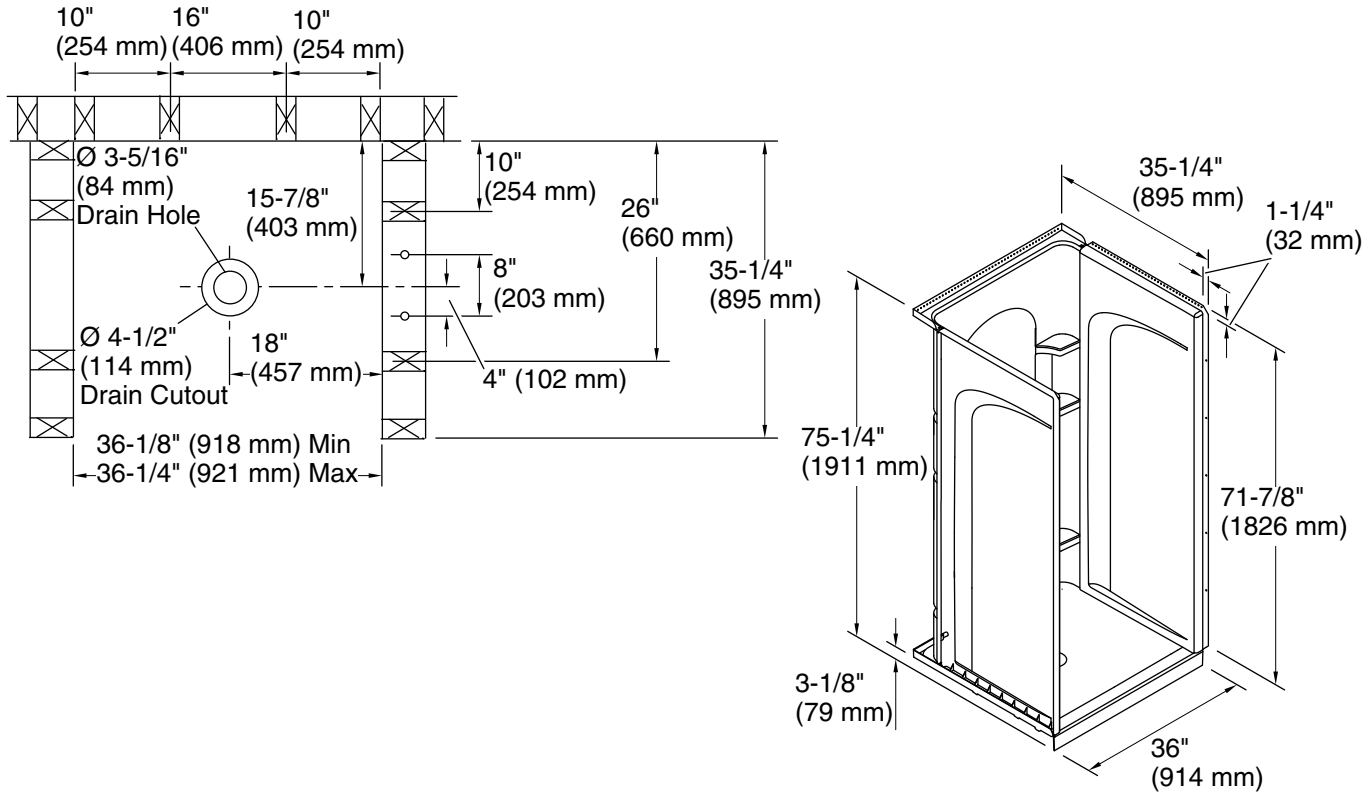

Ensemble™ Curve

36" x 34" Vikrell® shower, center drain
72340100

Features

- 3-1/8" (79 mm) threshold
- Easy-to-clean, durable high-gloss finish
- Three-piece tongue-and-groove walls with snap-together installation
- Modular design allows it to be moved around corners and through doorways with ease
- Curved wall design for a smooth look and feel
- Convenient shelves provide generous storage space
- Shaving ledge/footrest for added comfort

Included Components

- 72301100 36" x 34" Vikrell® shower base, center drain
- 72342100 36" Vikrell® shower back wall
- 72345100 34" Vikrell® shower end wall set

Codes/Standards

- CSA B45.5/IAPMO Z124
- ASTM E162
- ASTM E662
- HUD, UM Bulletin 73

	0	White
---	---	-------

Technical Information

All product dimensions are nominal.

Drain location:	Center
Weight:	90.9 lbs (41.2 kg)
Minimum flat for door:	2-1/2" (64 mm)
Maximum door height:	70-1/2" (1791 mm)
Maximum door width:	32-5/8" (829 mm)